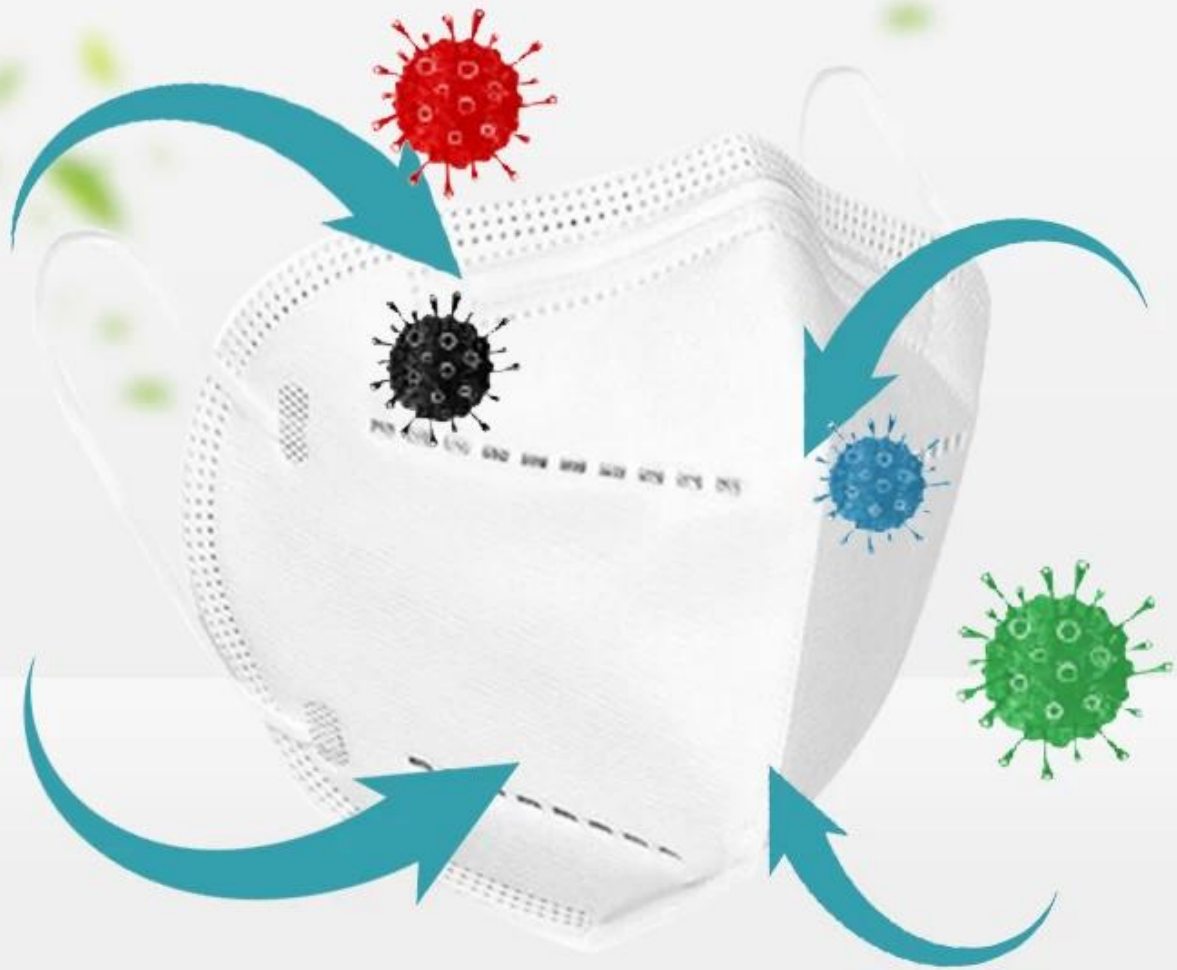

Earloop KN95 KN95 KN95 KN95 KN95 KN95 KN95 KN95 KN95 KN95

GOOD QUALITY KN95 MASK

GOOD QUALITY KN95 MASK

High efficiency filtration

Remove bacteria

Effectively prevent exhaled exhaust gas

Granular layer of activated carbon

Effective control of germs

Waterproof non-woven fabric layer

THIS OUTSIDE-PROTECTOR IS WHAT YOU NEED

Office

Going out

On the plane

To prevent
the virus

Bus

shipment

PRODUCTION PROCEDURES

1. EDGE STITCH

2. CUT FABRIC

3. SEWING

4. TIP ASSEMBLY

5. SEW UP

6. QUALITY CHECK