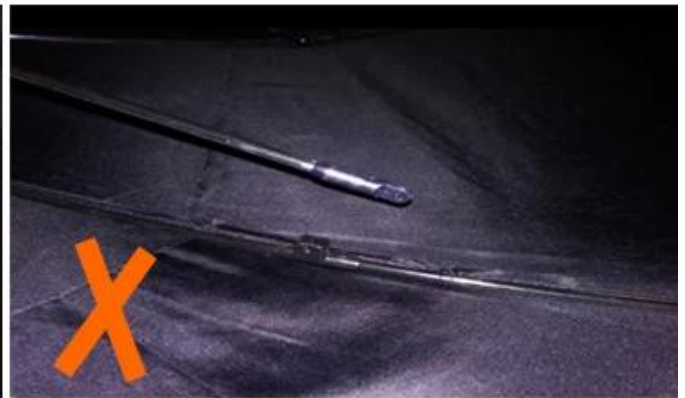

★☆☆☆☆

Color: Black Ships From: China Logistics: TNT

One the metals/ribs broke after one day of use, with just light rain
no wind. Very disappointing!

24 Dec 2018 02:24

ours

others

OEM PROCESS

01