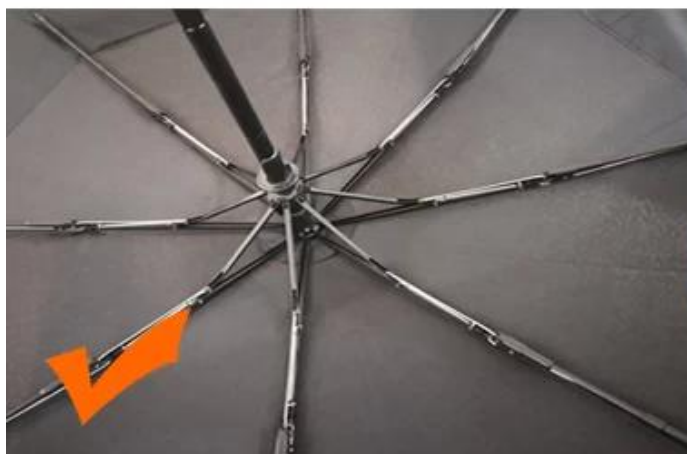

24 Dec 2018 02:24

4***
ES

★★★★☆

Color: Black Ships From: China Logistics: TNT

One the metals/ribs broke after one day of use, with just light rain
no wind. Very disappointing!

24 Dec 2018 02:24

ours

others