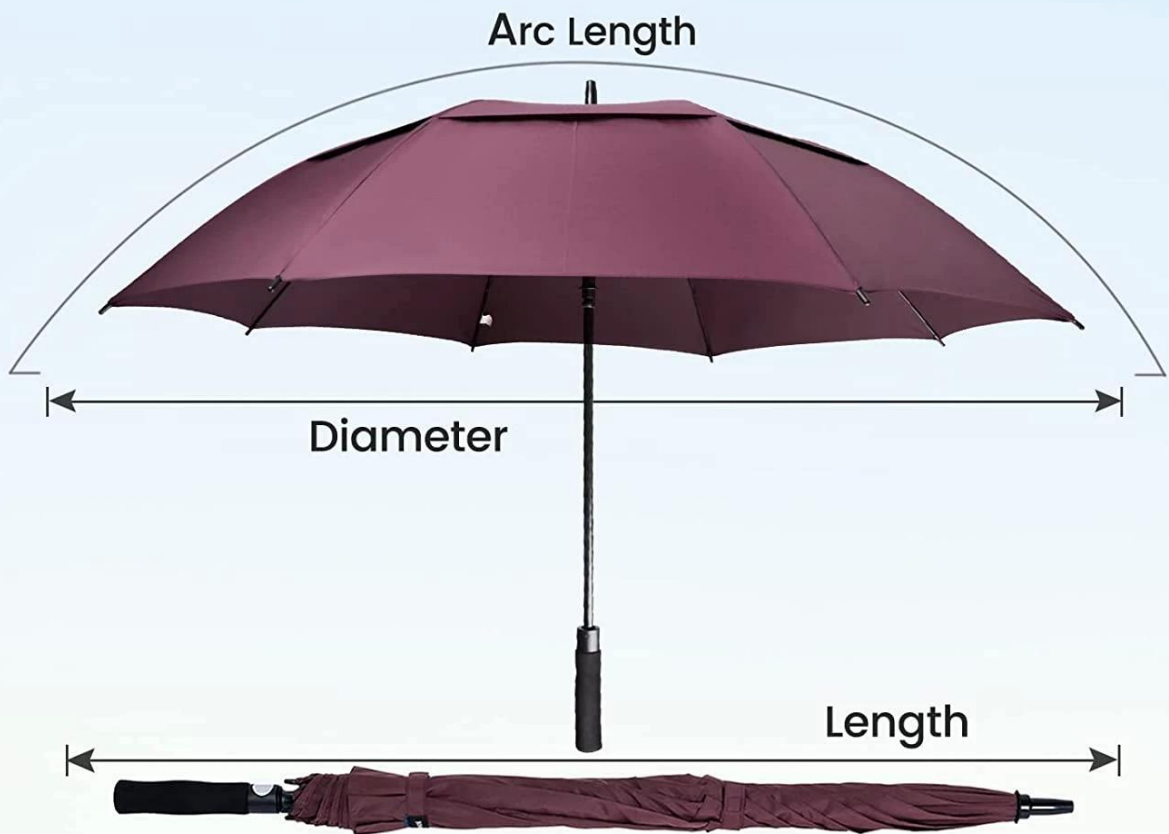

item	value
Name	Golf umbrella
Size	30"*8K
Weight	1kg
Fabric	190T Pongee Fabric
Frame	Fiberglass Ribs
Logo	Customized Logo Supported
Keywords	Golf Umbrella Windproof
Packing Size	105*25*26cm/50pcs
Packing Weight	28kg/50pcs
OEM	Highly Welcomed

Size	54"	62"	68"
Arc Length	54"	62"	68"
Diameter	47"	53"	57.5"
Length	37"	39.4"	43.3"
Weight	1.4lbs	1.5lbs	1.6lbs
Handle Diameter	1.4"	1.4"	1.4"

LARGE GOLF UMBRELLA

Professional umbrella fits to most of golf push cart

WITH VENT

Double-Canopy Windproof

The vents between double canopy allows the wind to escape from top without pulling the umbrella out of your hand or turning it inside out.

STURDY CONSTRUCTION IN THE WIND

8 reinforced fiberglass ribs and strong shaft prevent the umbrella from breaking in the wind and downpour.

AUTOMATIC OPEN BUTTON

Smooth and fast automatic open
by pressing a button