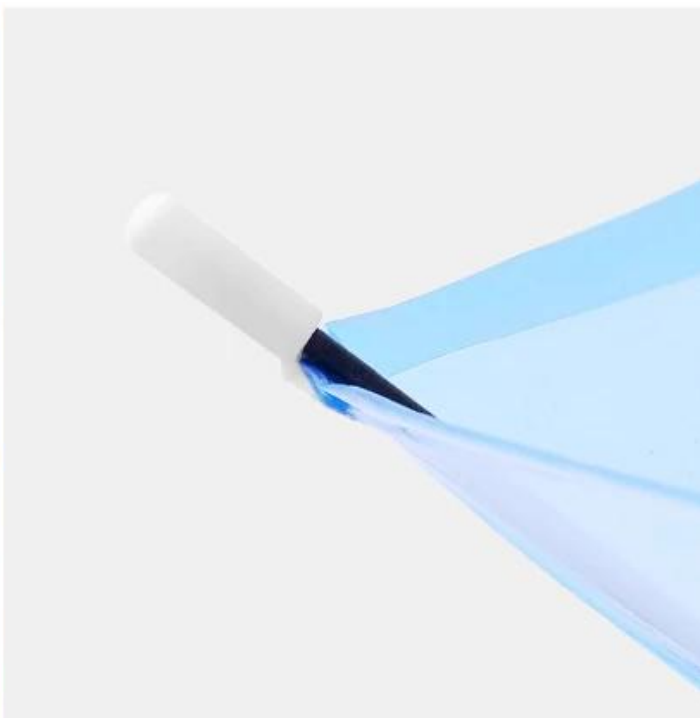

Brand Name	Lotus
Color	Multi-colors
Handle	Plastic Handle
Style	Straight Umbrella
Printing	Customer's Logo
Size	100cm
Shaft	Black Plated Shaft
Fabric	POE Fabric
MOQ	2pcs

100CM

7CM

83CM