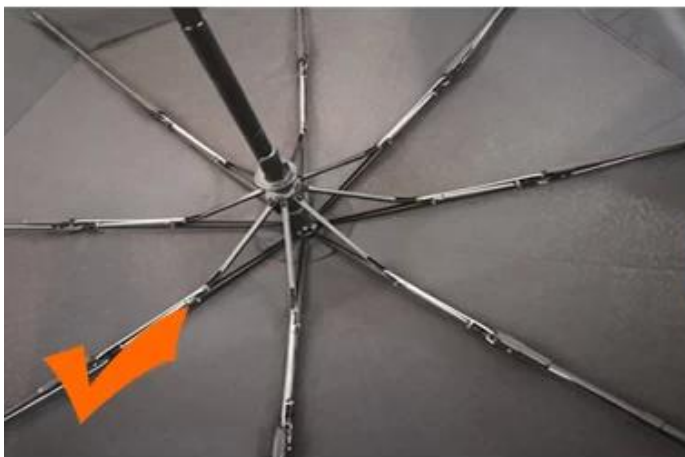

WHY CHOOSE US?

S***
FR

★★★★★

Ships From: China Logistics: TNT

I really like this umbrella. It is sturdy, it can be opened or closed with just a press. And more importantly, almost instant dry by just shaking.

24 Dec 2018 02:24

K***
ES

★★★★★

Color: Black Ships From: China Logistics: TNT

One the metals/ribs broke after one day of use, with just light rain no wind. Very disappointing!

24 Dec 2018 02:24

ours

others

☐ ☐

☐ ☐ : Lotus Umbrella :

☐ ☐ Lotus Umbrella Co., Ltd ☐ ☐ Amberla ☐ ☐ ☐ ☐ ☐ 19 ☐ ☐ ☐ ☐ ☐ ☐ ☐