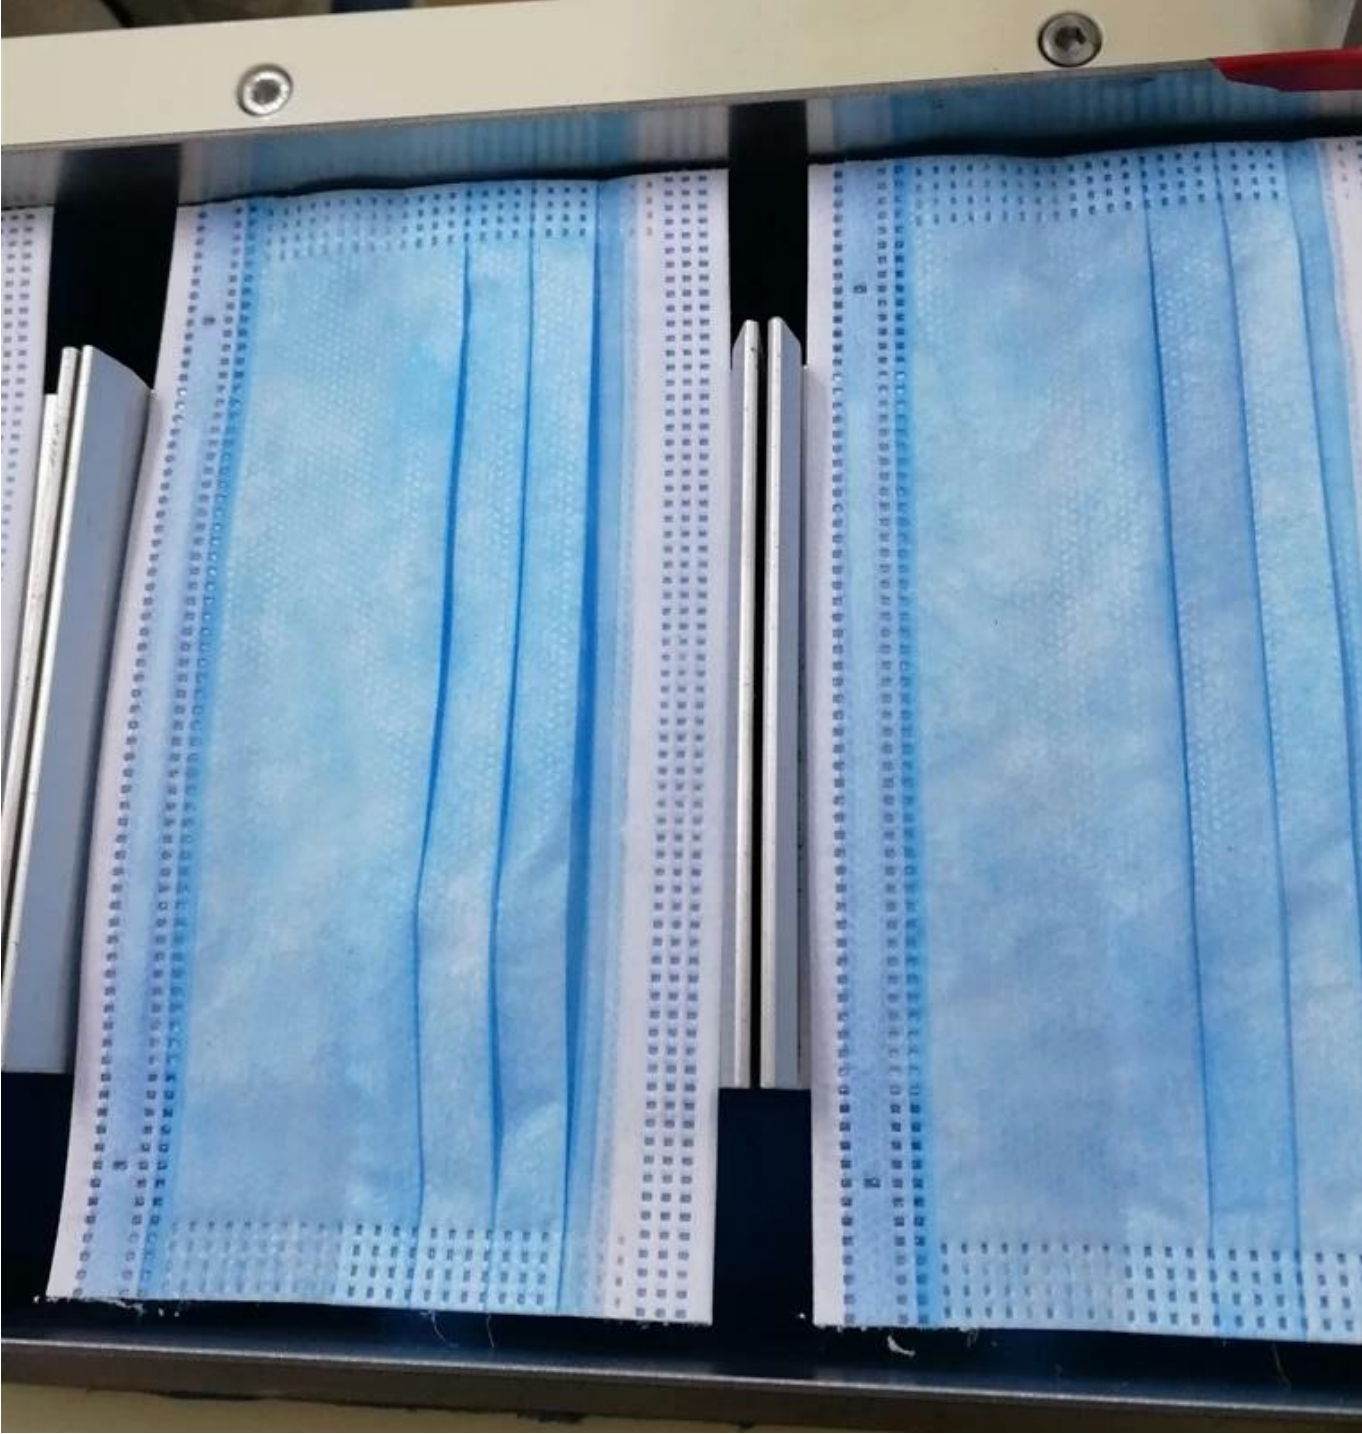

☐☐ FDA ☐☐ ☐☐ ☐☐☐☐☐☐ ☐☐ ☐☐☐☐☐☐ ☐☐ ☐☐☐☐☐☐☐☐ KN95

3 Layers

Skin-friendly composite fiber

High density filter layer

Non-woven fabric

How to wear a mask correctly ?

Distinguish the front and back of the mask and up and down, then wash your hands

Note: The part with the metal strip should be above the mask

After wearing the mask , squeeze the metal strips on both sides of the bridge of the nose.

Then stretch the mask down to cover the nose and mouth so that the mask does not leave wrinkles.

Magic nose bar

Adjust the face fit to ensure the protection effect.

Elastic elastic belt

Loose design, Comfortable to wear

Folding design

Three fold, large space comfortable

Three layer filter design

Use non-woven fabric, melt blown cloth and other filter materials.

mass production
inspection packing

05

shipment

PRODUCTION PROCEDURES

1. EDGE STITCH

2. CUT FABRIC

3. SEWING

4. TIP ASSEMBLY