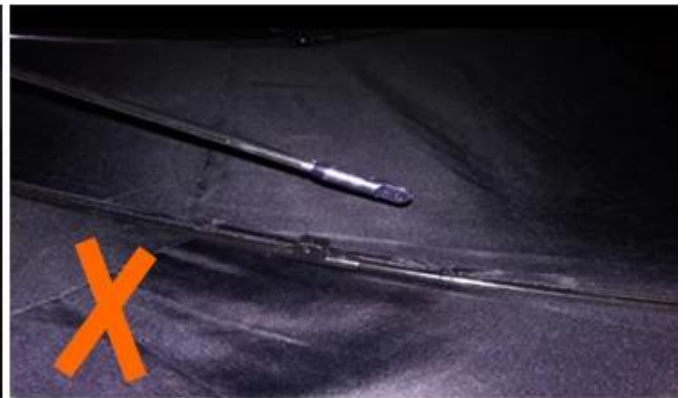

One the metals/ribs broke after one day of use, with just light rain
no wind. Very disappointing!

24 Dec 2018 02:24

ours

others

OEM PROCESS

01

artwork from
customer

02