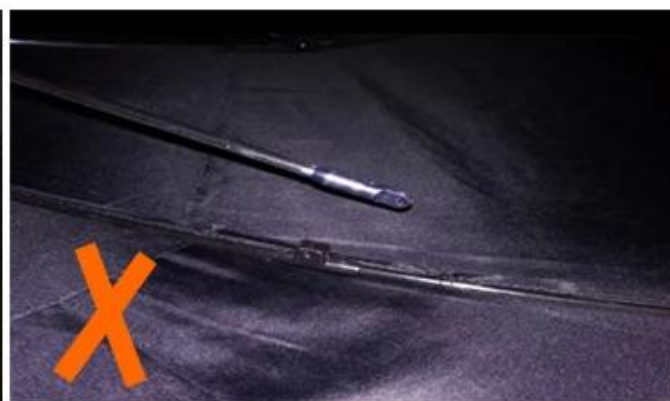

24 Dec 2018 02:24

K\*\*\*  
ES

★★★★

Color: Black Ships From: China Logistics: TNT

One the metals/ribs broke after one day of use, with just light rain no wind. Very disappointing!

24 Dec 2018 02:24

ours

others