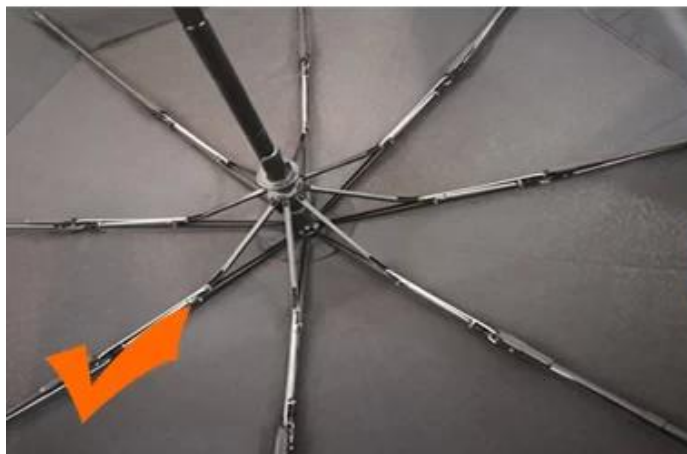

24 Dec 2018 02:24

K\*\*\*  
ES

★★★★☆

Color: Black Ships From: China Logistics: TNT

One the metals/ribs broke after one day of use, with just light rain no wind. Very disappointing!

24 Dec 2018 02:24

ours

others