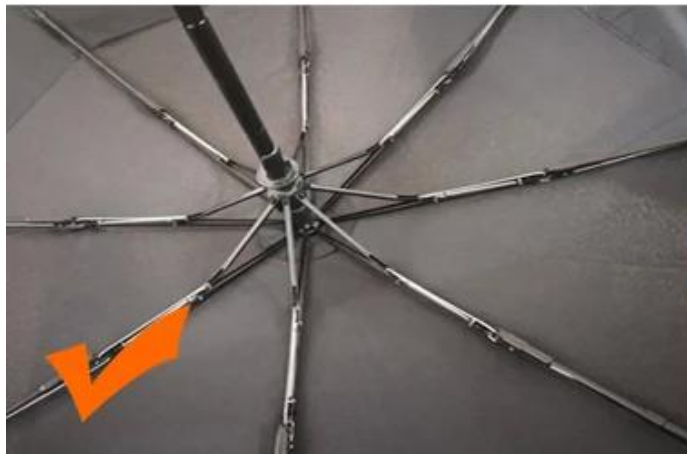

24 Dec 2018 02:24

K\*\*\*  
ES

★★★★☆

Color: Black Ships From: China Logistics: TNT

One the metals/ribs broke after one day of use, with just light rain no wind. Very disappointing!

24 Dec 2018 02:24

ours

others