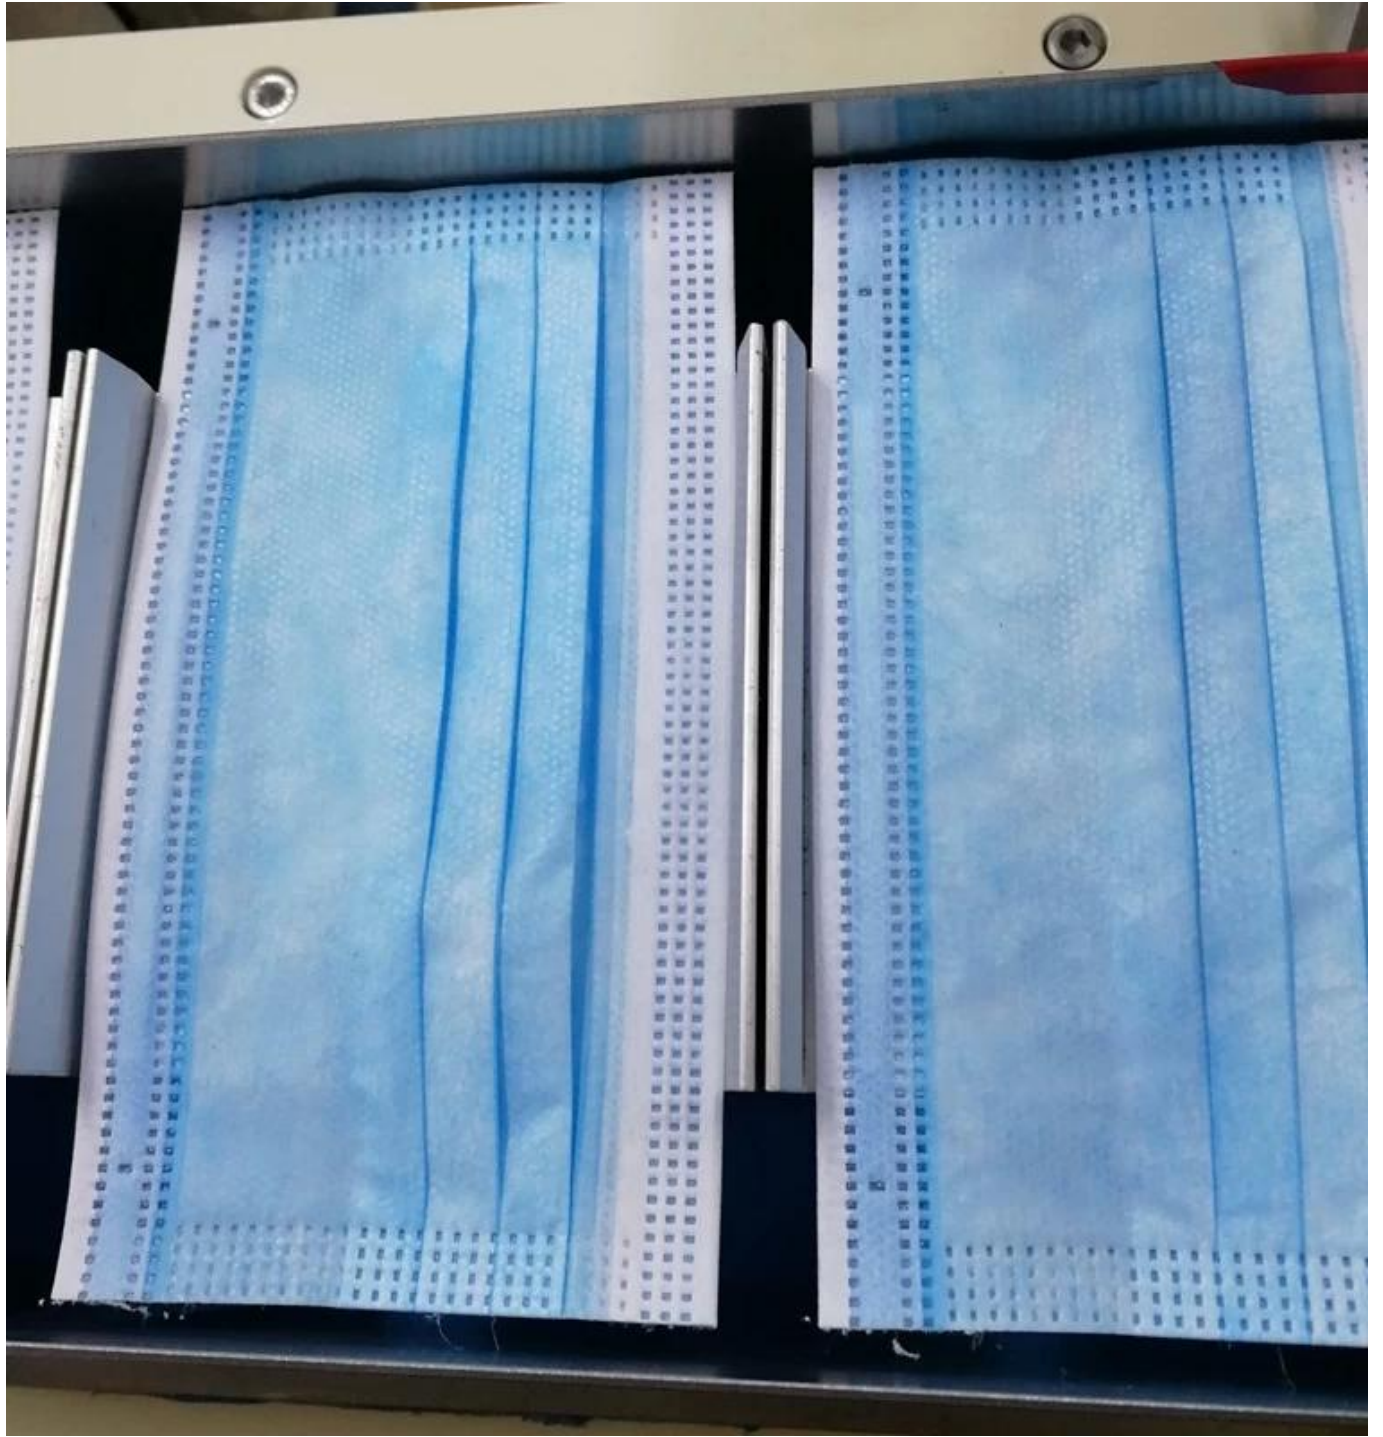

□□ FDA □ □ □ □ □□ 3ply □ □ □ □ □ □ □ □ □ □ □ □ □ □ □ □ □

3 Layers

Skin-friendly composite fiber

High density filter layer

Non-woven fabric

How to wear a mask correctly ?

Distinguish the front and back of the mask and up and down, then wash your hands

Note: The part with the metal strip should be above the mask

After wearing the mask , squeeze the metal strips on both sides of the bridge of the nose.

Then stretch the mask down to cover the nose and mouth so that the mask does not leave wrinkles.

Magic nose bar

Adjust the face fit to ensure the protection effect.

Elastic elastic belt

Loose design, Comfortable to wear

Folding design

Three fold, large space comfortable

Three layer filter design

Use non-woven fabric, melt blown cloth and other filter materials.

mass production
inspection packing

05

shipment

PRODUCTION PROCEDURES

1. EDGE STITCH

2. CUT FABRIC

3. SEWING

4. TIP ASSEMBLY