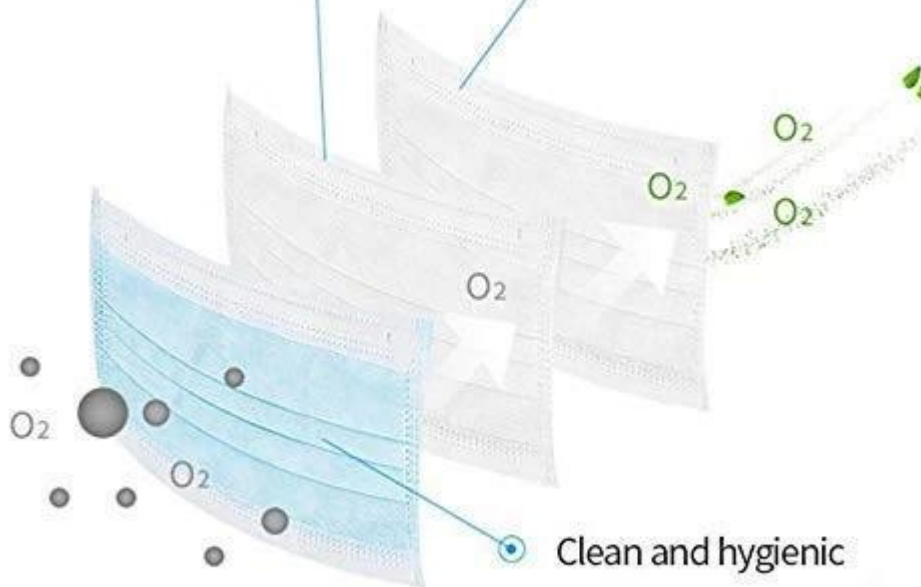

Earloop 3Ply FDA

Non-woven fabric

3-layer protective mask

Non-woven fabric

3-layer protective mask

### Ear Band Design

Easy to use and easy to carry

# HOW TO USE:

-  1. Pull and extend the mask with two hands and be sure the nose clip is upward.
-  2. Hold the mask on the face and pull the elastic band to the ears.
-  3. Press the nose clip to fit the shape of the nose.
-  4. Do not reuse.

## PRODUCTION PROCEDURES

1. EDGE STITCH

2. CUT FABRIC

3. SEWING

4. TIP ASSEMBLY

5. SEW UP

6. QUALITY CHECK