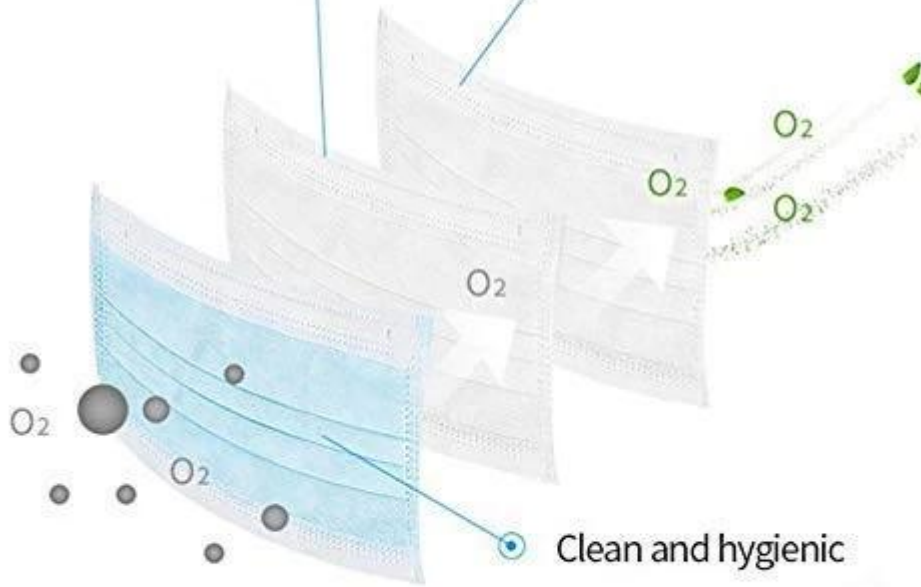

Earloop 3Ply FDA

Non-woven fabric

3-layer protective mask

Non-woven fabric

3-layer protective mask

### Ear Band Design

Easy to use and easy to carry

# HOW TO USE:

-  1. Pull and extend the mask with two hands and be sure the nose clip is upward.
-  2. Hold the mask on the face and pull the elastic band to the ears.
-  3. Press the nose clip to fit the shape of the nose.
-  4. Do not reuse.

## PRODUCTION PROCEDURES

1. EDGE STITCH

2. CUT FABRIC

3. SEWING

4. TIP ASSEMBLY

5. SEW UP

6. QUALITY CHECK