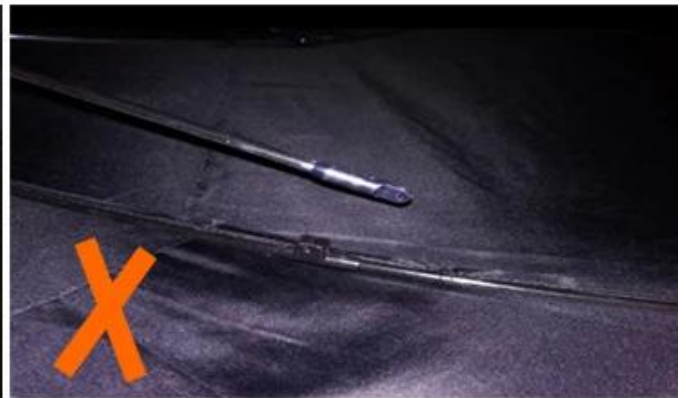

★★★★★

Color: Black Ships From: China Logistics: TNT

One the metals/ribs broke after one day of use, with just light rain no wind. Very disappointing!

24 Dec 2018 02:24

ours

others

00 00

00 00 Lotus Umbrella :