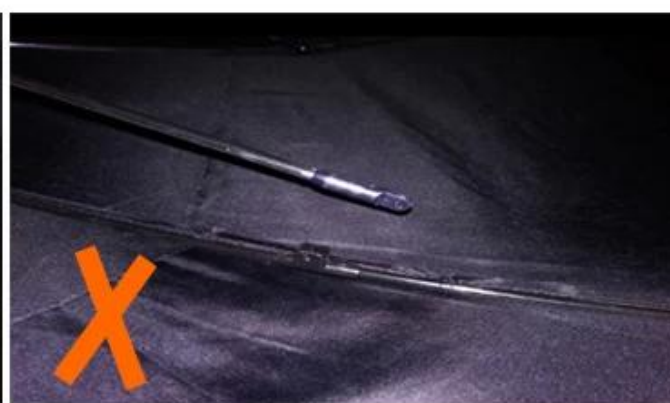

★★★★☆

Color: Black Ships From: China Logistics: TNT

One the metals/ribs broke after one day of use, with just light rain no wind. Very disappointing!

24 Dec 2018 02:24

ours

others

OEM PROCESS

01