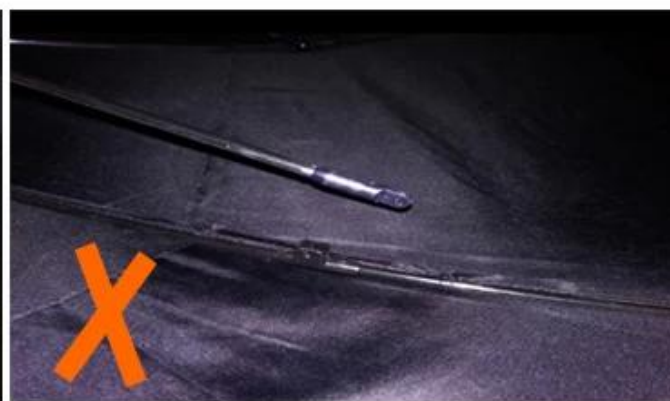

24 Dec 2018 02:24

K***
ES

★☆☆☆☆

Color: Black Ships From: China Logistics: TNT

One the metals/ribs broke after one day of use, with just light rain
no wind. Very disappointing!

24 Dec 2018 02:24

ours

others