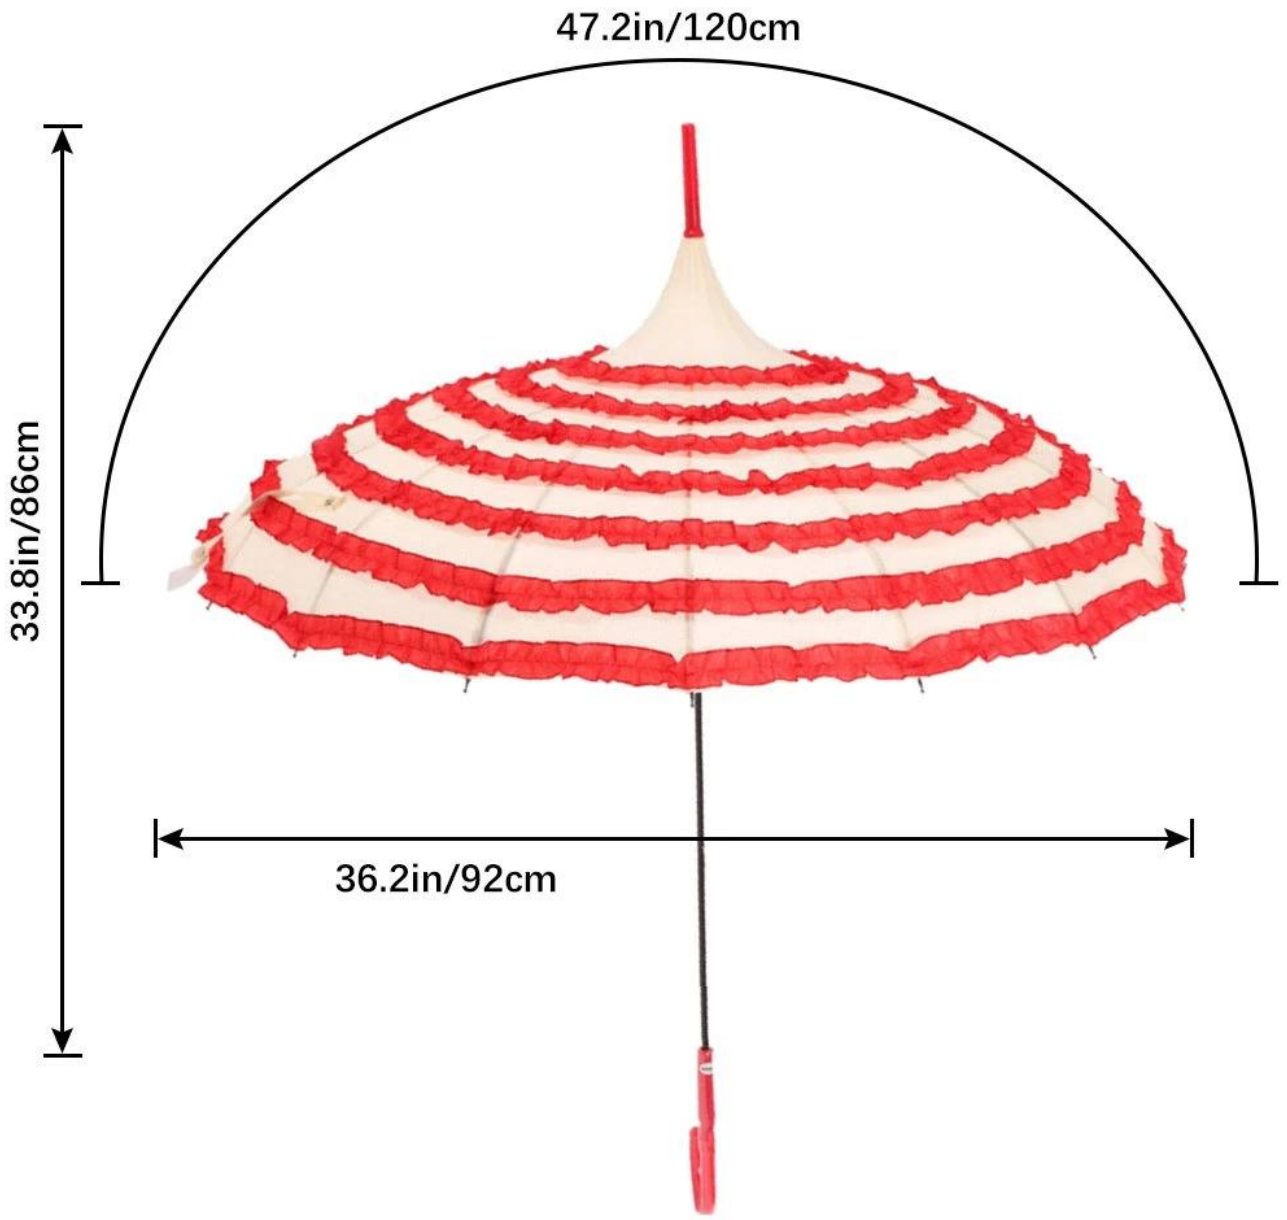

Seller Discount

On all products

Time left until promotion ends: 7d 0h 0m

[Shop Now](#) ▶

All details, please check it as coupon.

47.2in/120cm

33.8in/86cm

36.2in/92cm