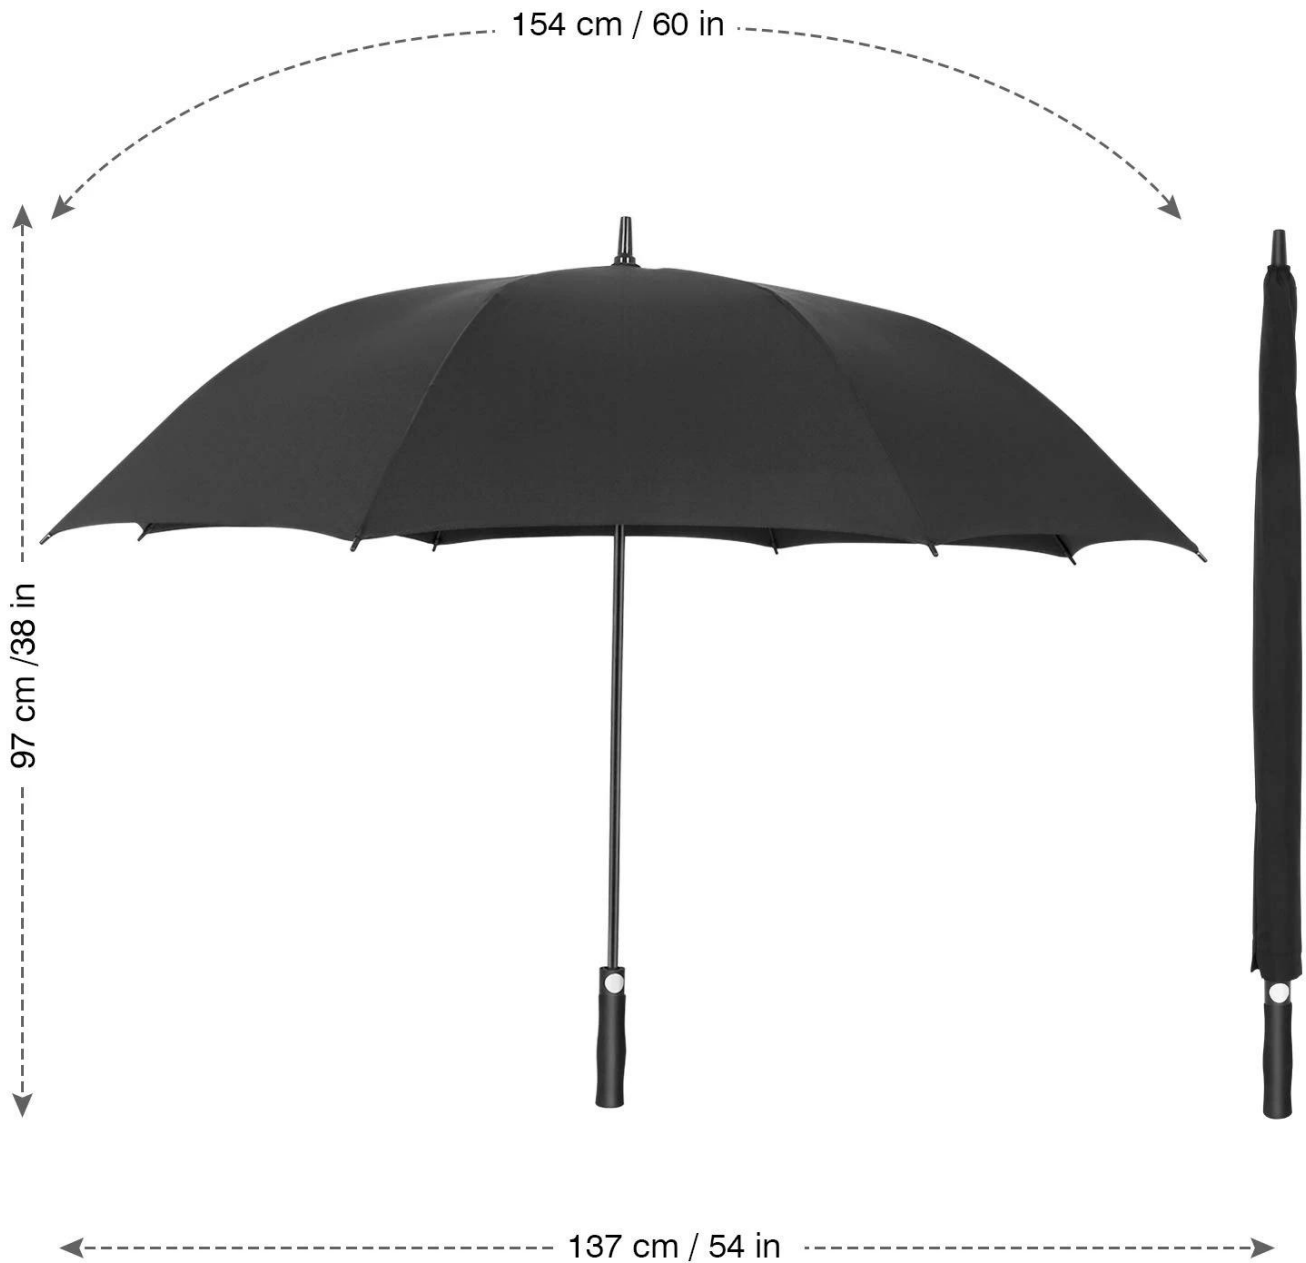

Send Inquire	Please click here to send us your inquiry
Product Name	umbrella
Size	27"*8K
Fabric	190T Pongee
Frame	Fiberglass frame
Packaging	1Pcs/OPP, 50Pcs/Ctn
Usage	Waterproof,Windproof,Promotion,Sun umbrella
Color	Customized
Packing Size	105*25*26cm/50pcs
Packing Weight	28kg/50pcs
lead time	10-35 days after confirming the order
Payment Terms	L/C, T/T,Western Union
Trade Terms	EXW, FOB(Ningbo, shanghai)

AUTO OPEN BUTTON

With a auto-push button, easy and quick to open with just one hand.

**High Density
Super Waterproof**

Fiberglass Design

Rustless and not easy to bend

**8-rib metal ribs design
more stable and superior windproof**

Round plastic tip

Plastic tip with skidproof end