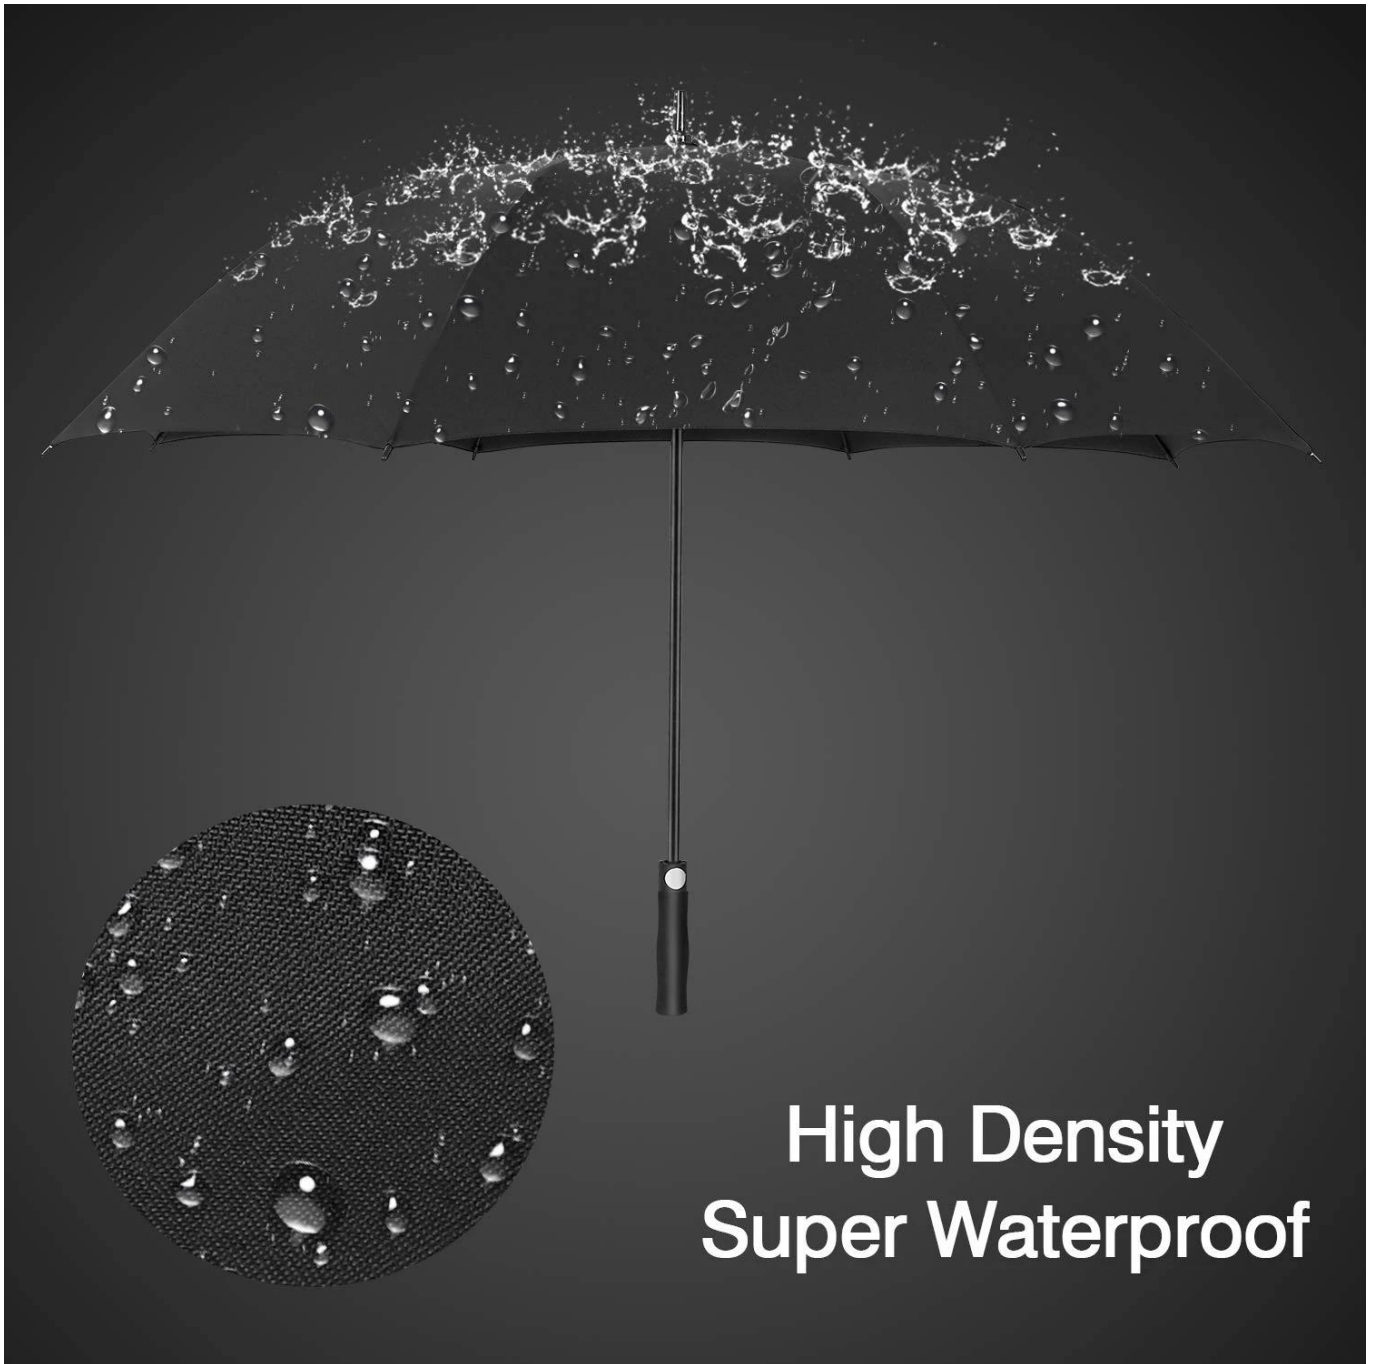

Send Inquire	Please click here to send us your inquiry
Product Name	umbrella
Size	27"*8K
Fabric	190T Pongee
Frame	Fiberglass frame
Packaging	1Pcs/OPP, 50Pcs/Ctn
Usage	Waterproof,Windproof,Promotion,Sun umbrella
Color	Customized
Packing Size	105*25*26cm/50pcs
Packing Weight	28kg/50pcs
lead time	10-35 days after confirming the order
Payment Terms	L/C, T/T,Western Union
Trade Terms	EXW, FOB(Ningbo, shanghai)

AUTO OPEN BUTTON

With a auto-push button, easy and quick to open with just one hand.

**High Density
Super Waterproof**

Fiberglass Design

Rustless and not easy to bend

**8-rib metal ribs design
more stable and superior windproof**