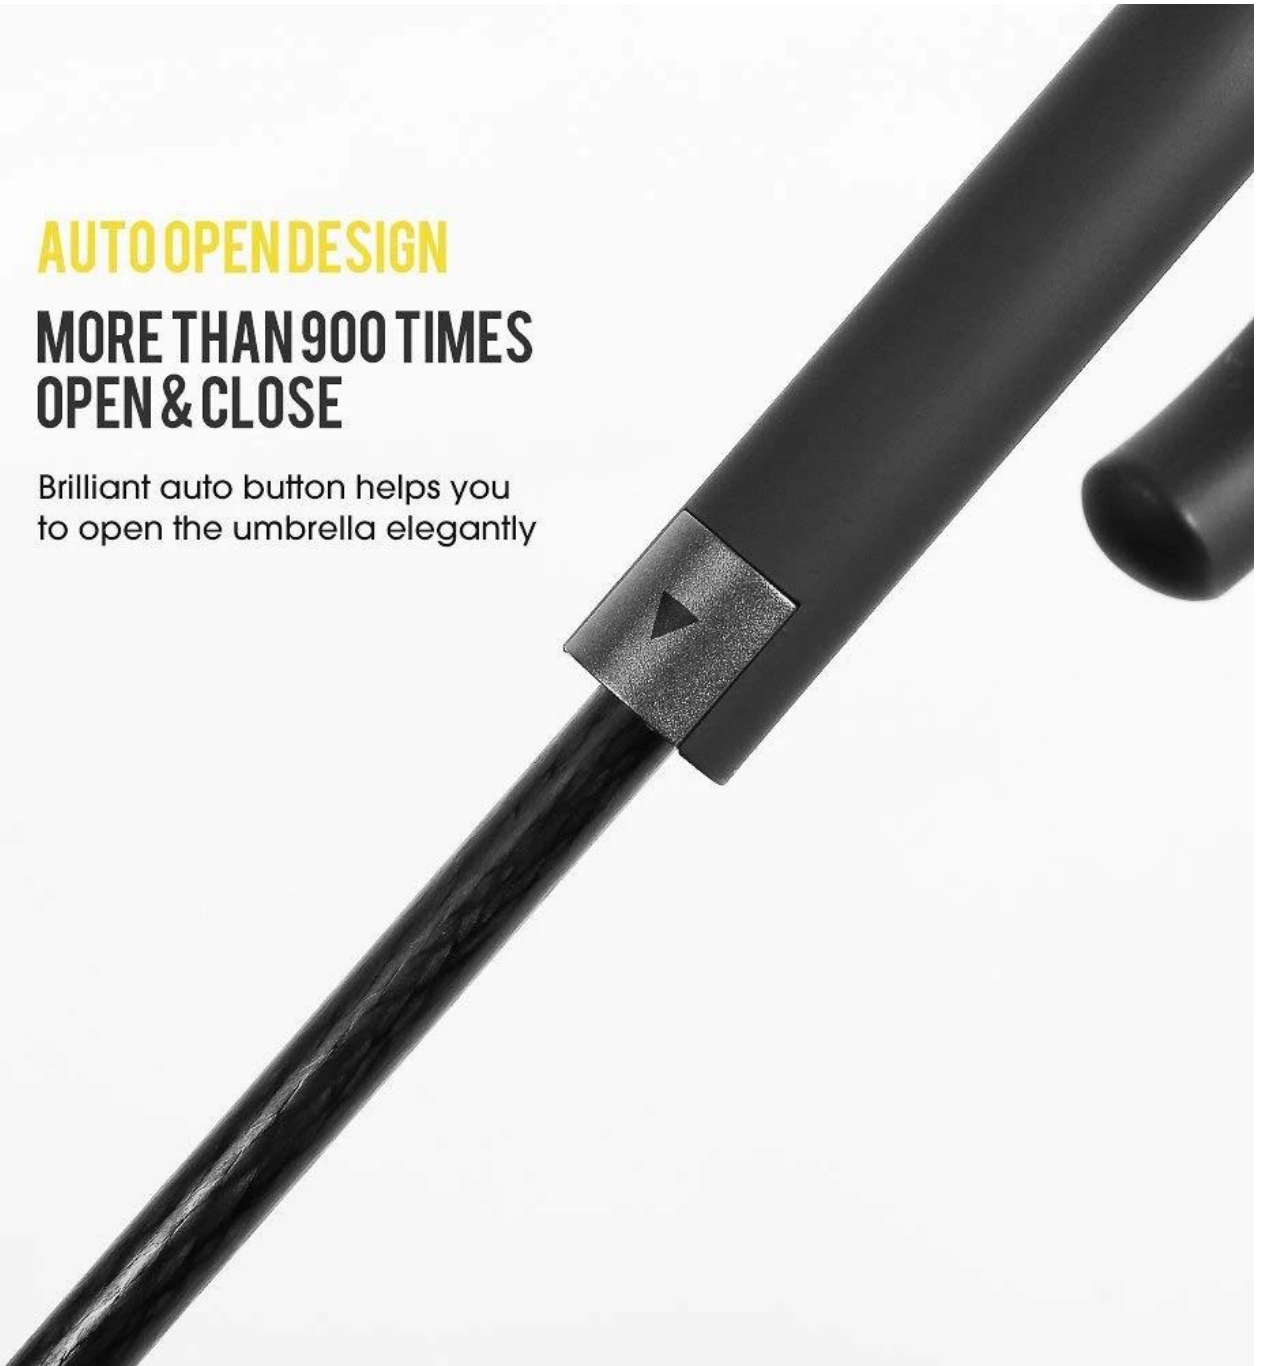

□□

□□□□30□

54in/137cm

45in/114cm

1.23lbs

37in/94cm

**SUPERIOR STURDY AND LIGHTWEIGHT**

Reinforced full fiberglass frame and shaft

### **MORE THAN 900 TIMES OPEN & CLOSE**

Brilliant auto button helps you  
to open the umbrella elegantly

Piano black matt handle

Elegant metal tips

Nice RUMBRELLA strap

190T pure pongee fabric

OEM□□□□