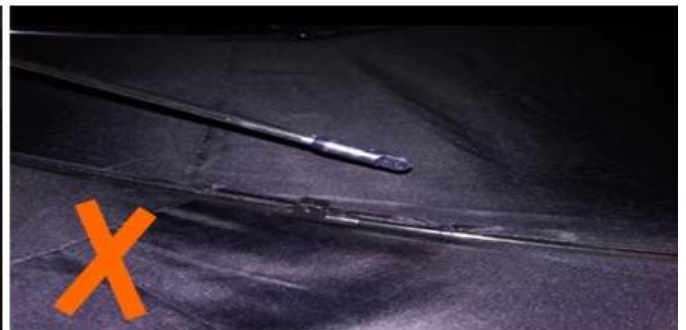

24 Dec 2018 02:24

K***t
ES

★★★★☆

Color: Black Ships From: China Logistics: TNT

One the metals/ribs broke after one day of use, with just light rain no wind. Very disappointing!

24 Dec 2018 02:24

ours

others

PRODUCTION PROCEDURES

1. EDGE STITCH

2. CUT FABRIC

3. SEWING

4. TIP ASSEMBLY

5. SEW UP

6. QUALITY CHECK

XXXXXXXXXXXXXXXXXXXXXXXXXXXX