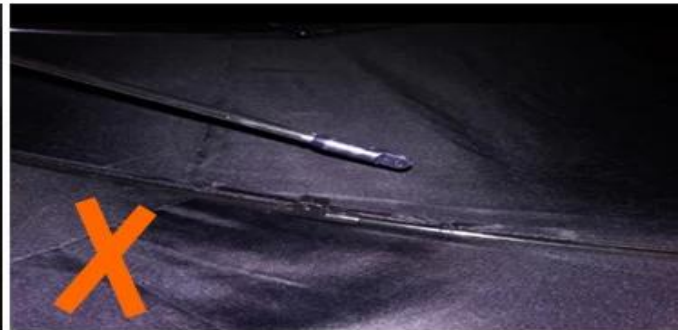

24 Dec 2018 02:24

K***t
ES

★★★★☆

Color: Black Ships From: China Logistics: TNT

One the metals/ribs broke after one day of use, with just light rain no wind. Very disappointing!

24 Dec 2018 02:24

ours

others