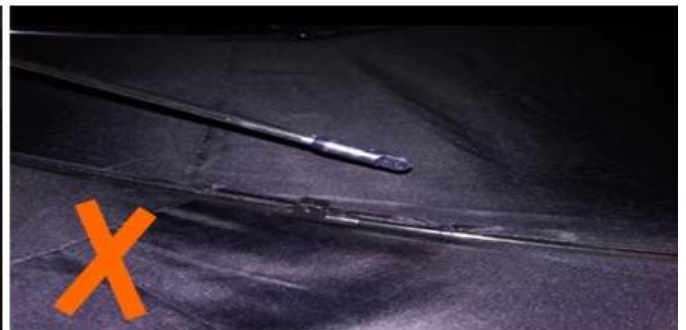

24 Dec 2018 02:24

4***+
ES

★★★★★

Color: Black Ships From: China Logistics: TNT

One the metals/ribs broke after one day of use, with just light rain no wind. Very disappointing!

24 Dec 2018 02:24

ours

others