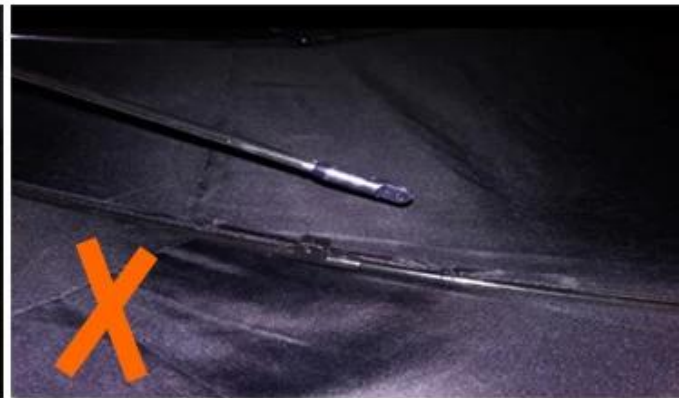

K***
ES

★☆☆☆☆

Color: Black Ships From: China Logistics: TNT

One the metals/ribs broke after one day of use, with just light rain no wind. Very disappointing!

24 Dec 2018 02:24

ours

others

OEM PROCESS