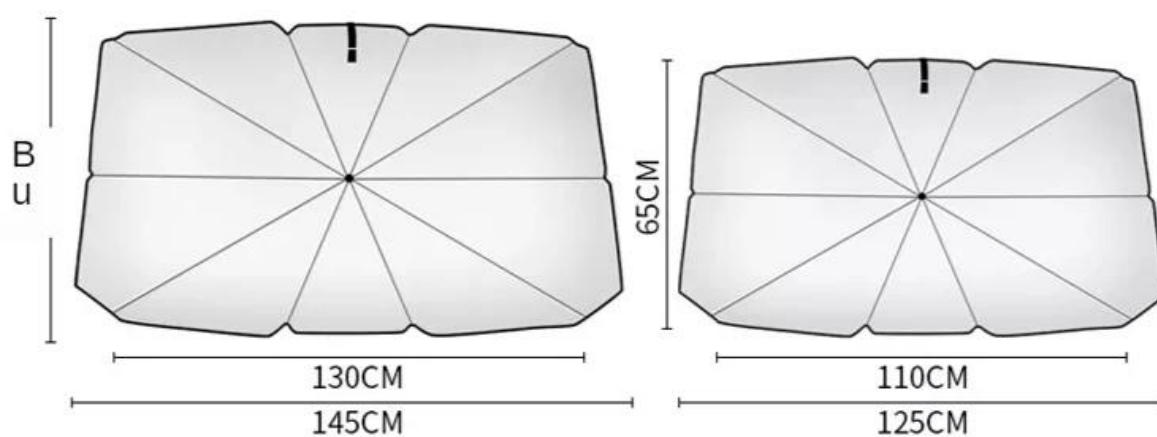

Suitable assorted styles

Large size

Small size

[MPV for commercial vehicles]

Suitable for large size

[Sedan car]

Suitable for large size

【SUV车】

Suitable for large size