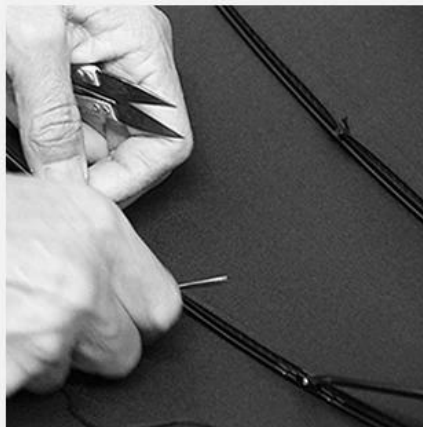

## PRODUCTION PROCEDURES

1. EDGE STITCH

2. CUT FABRIC

3. SEWING

4. TIP ASSEMBLY

5. SEW UP

6. QUALITY CHECK

The advertisement features four hexagonal images arranged horizontally. The first image shows a man with glasses writing in a notebook, labeled 'Free design service'. The second image shows a busy factory floor with workers, labeled 'Factory production halls'. The third image shows a room filled with various colored umbrellas, labeled 'Umbrella sample room'. The fourth image is a graphic with a pink lotus flower, containing the text 'Quick Response...', '99.9%', 'compared with t...', and 'LOTUS UMBRELLA'. Below this graphic is the text '24 hours on line.'. At the bottom of the advertisement, there is a large, faint image of an umbrella and the text: 'We focus on manufacture umbrella for 19 years, we can do it better, fast.' and 'Customized with low MOQ, Free sample, Free design, Shipping fast, Quick response'.