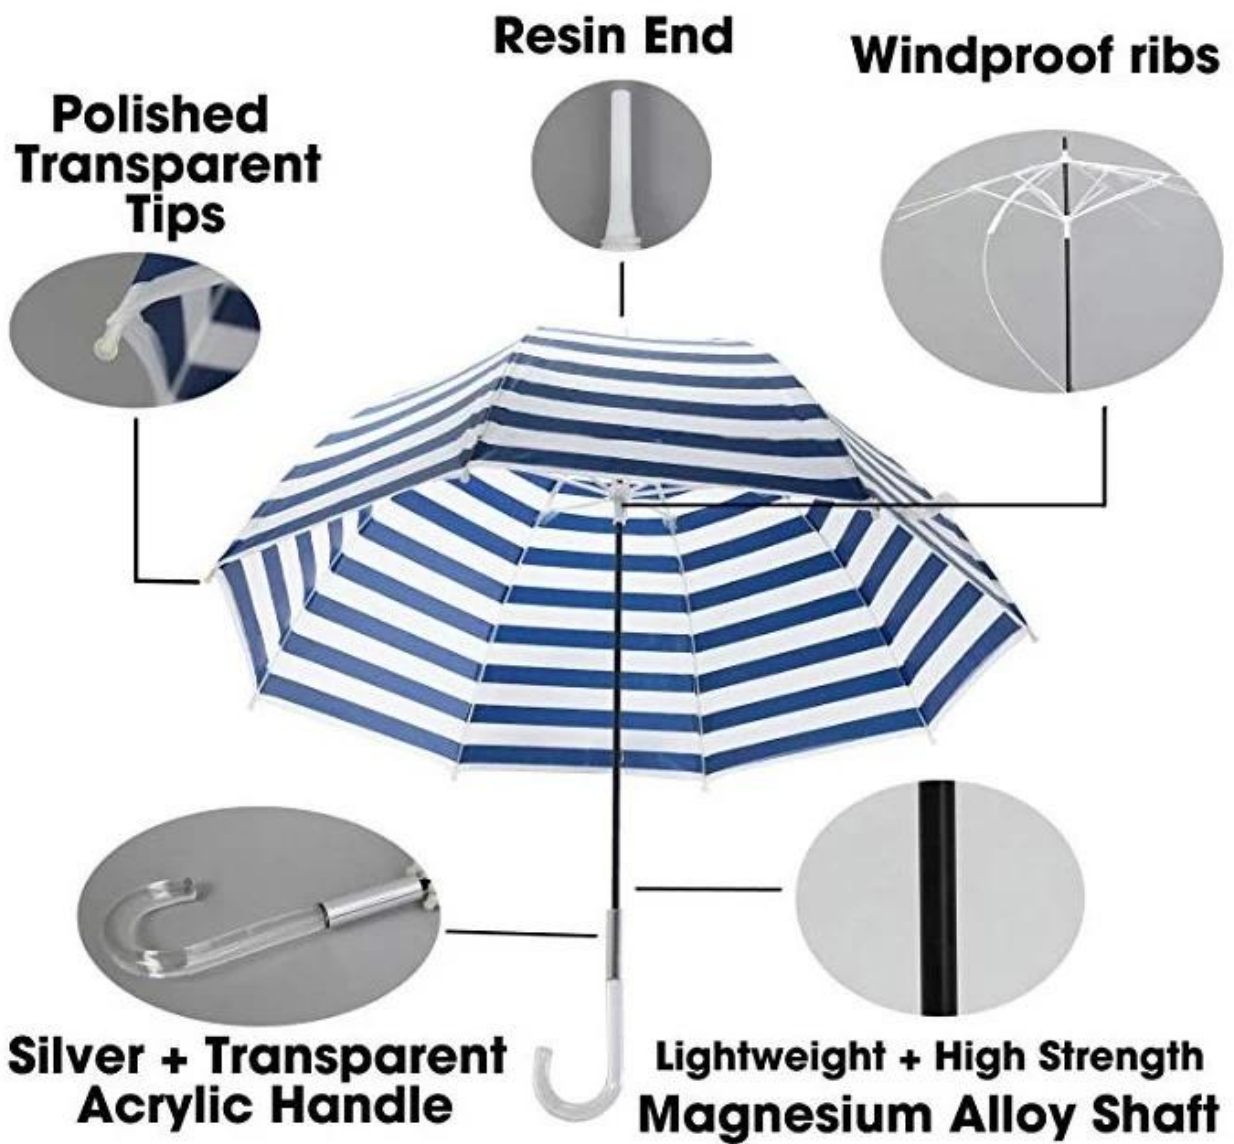

**SUPERIOR WINDPROOF CONSTRUCTION**

- 8 Flexible fiberglass ribs
- Superior Strengthened Alloy Shaft