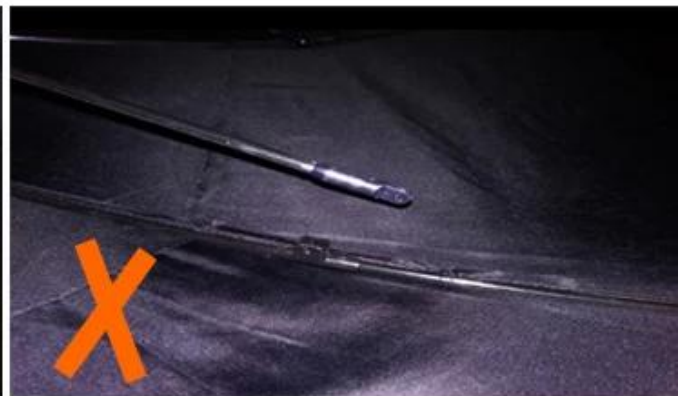

K***
ES

★☆☆☆☆

Color: Black Ships From: China Logistics: TNT

One the metals/ribs broke after one day of use, with just light rain no wind. Very disappointing!

24 Dec 2018 02:24

ours

others

OEM PROCESS