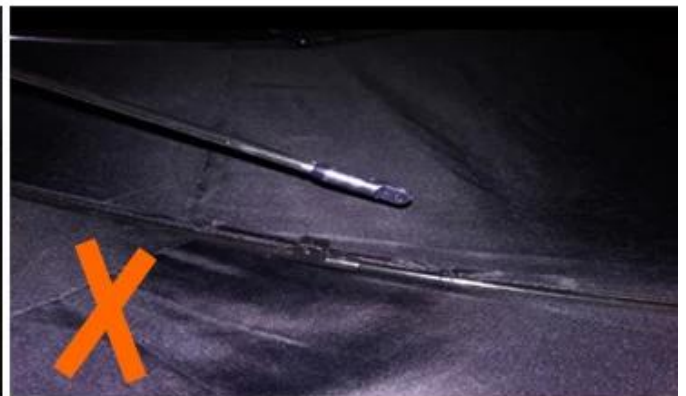

24 Dec 2018 02:24

K\*\*\*  
ES

★☆☆☆☆

Color: Black Ships From: China Logistics: TNT

One the metals/ribs broke after one day of use, with just light rain no wind. Very disappointing!

24 Dec 2018 02:24

ours

others