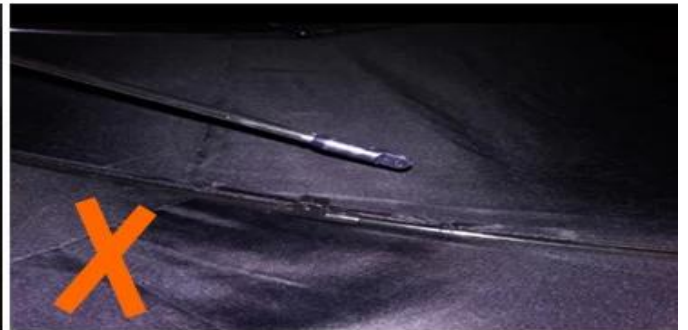

24 Dec 2018 02:24

K***+
ES

★☆☆☆☆

Color: Black Ships From: China Logistics: TNT

One the metals/ribs broke after one day of use, with just light rain no wind. Very disappointing!

24 Dec 2018 02:24

ours

others