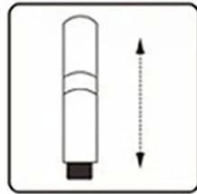

Shorter for Easy Carry and Store

More Convenient to Open and Close

41 inch

46 inch

12.6 inch

13.6 oz

8 ribs