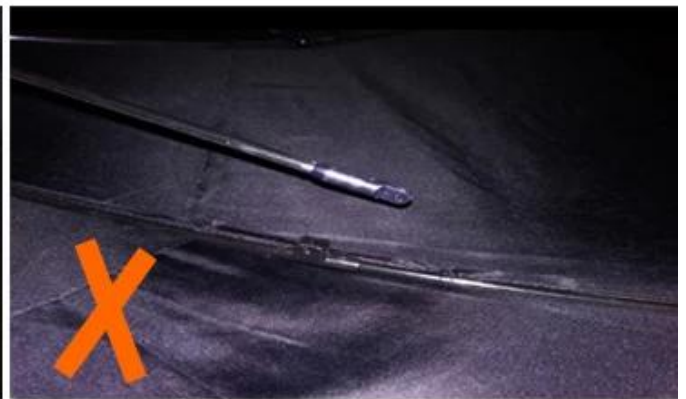

★★★★☆

Color: Black Ships From: China Logistics: TNT

One the metals/ribs broke after one day of use, with just light rain no wind. Very disappointing!

24 Dec 2018 02:24

ours

others

OEM PROCESS

01