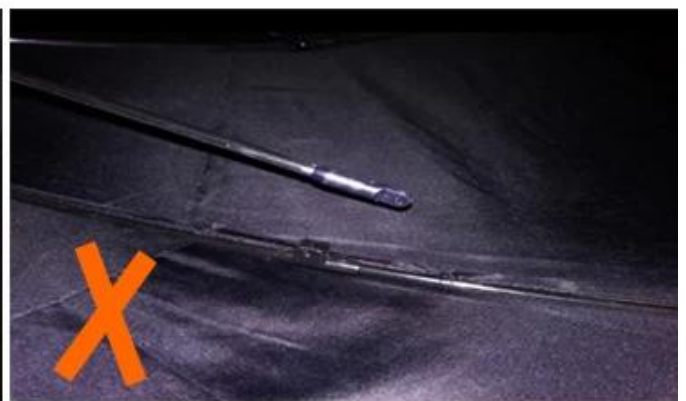

24 Dec 2018 02:24

K***+
ES

★★★★☆

Color: Black Ships From: China Logistics: TNT

One the metals/ribs broke after one day of use, with just light rain no wind. Very disappointing!

24 Dec 2018 02:24

ours

others