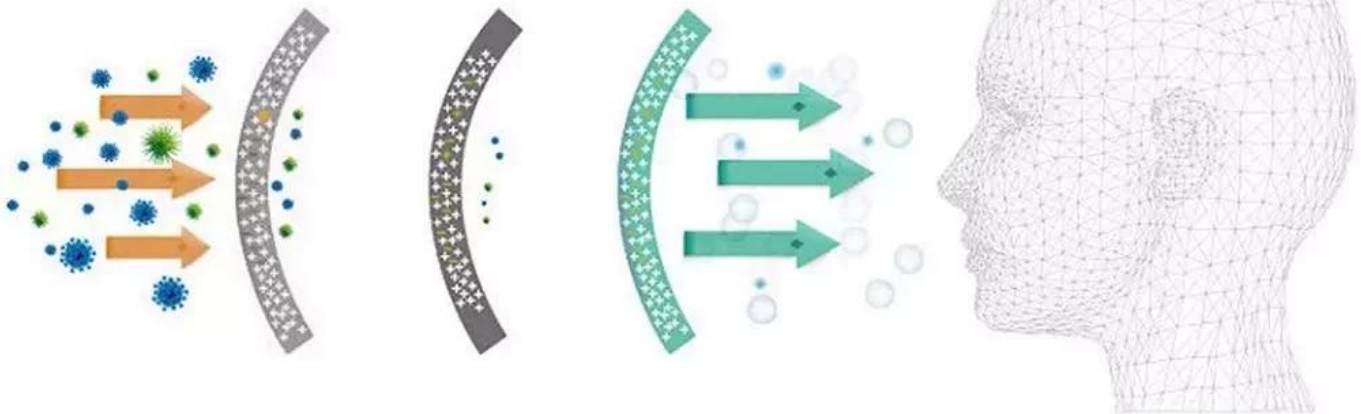

3-layer of Defense

PP non-woven fabric

Polypropylene melt-blown non-woven fabric

PP non-woven fabric

□□

Seller Discount
On all products

Time left until promotion ends: 7d 0h 0m

[Shop Now](#) ▶

All details, please check it as coupon.

□□□□