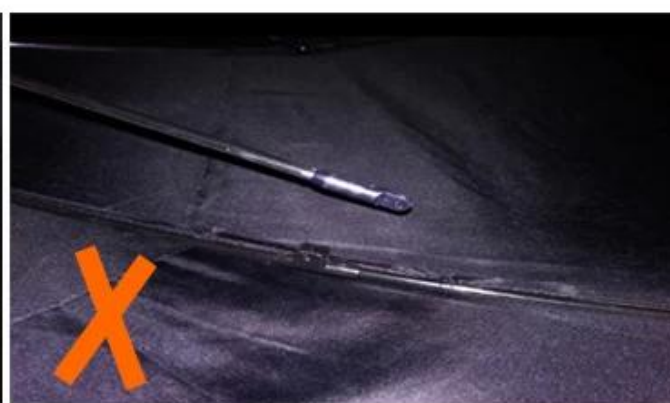

4***
ES

★★★★☆

Color: Black Ships From: China Logistics: TNT

One the metals/ribs broke after one day of use, with just light rain no wind. Very disappointing!

24 Dec 2018 02:24

ours

others

OEM PROCESS