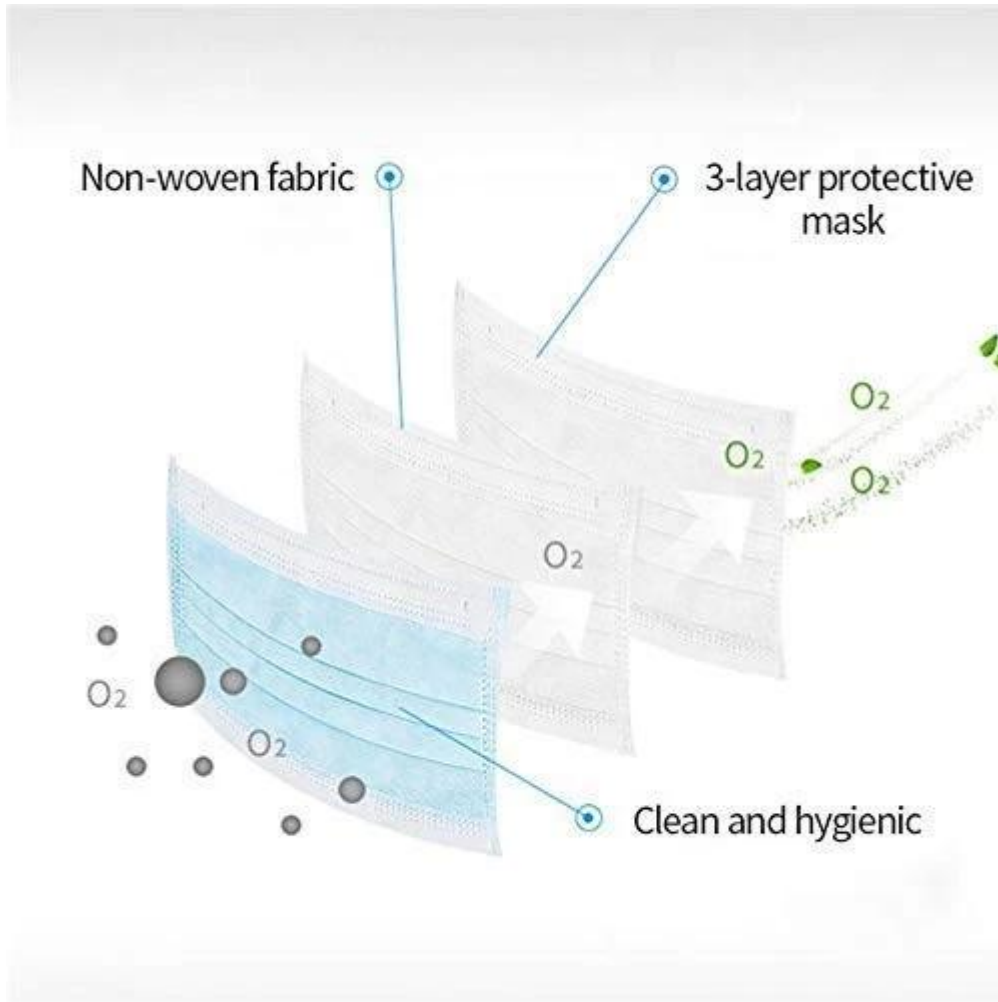

FDA CE 注册-3Ply

Soft Fabric

Non-woven fabric, moisture-proof, breathable, non-toxic, non irritating, soft and comfortable

Ear Band Design

Easy to use and easy to carry

3-layer of Defense

PP non-woven fabric

Polypropylene melt-blown non-woven fabric

05

shipment

PRODUCTION PROCEDURES

1. EDGE STITCH

2. CUT FABRIC

3. SEWING

4. TIP ASSEMBLY

5. SEW UP