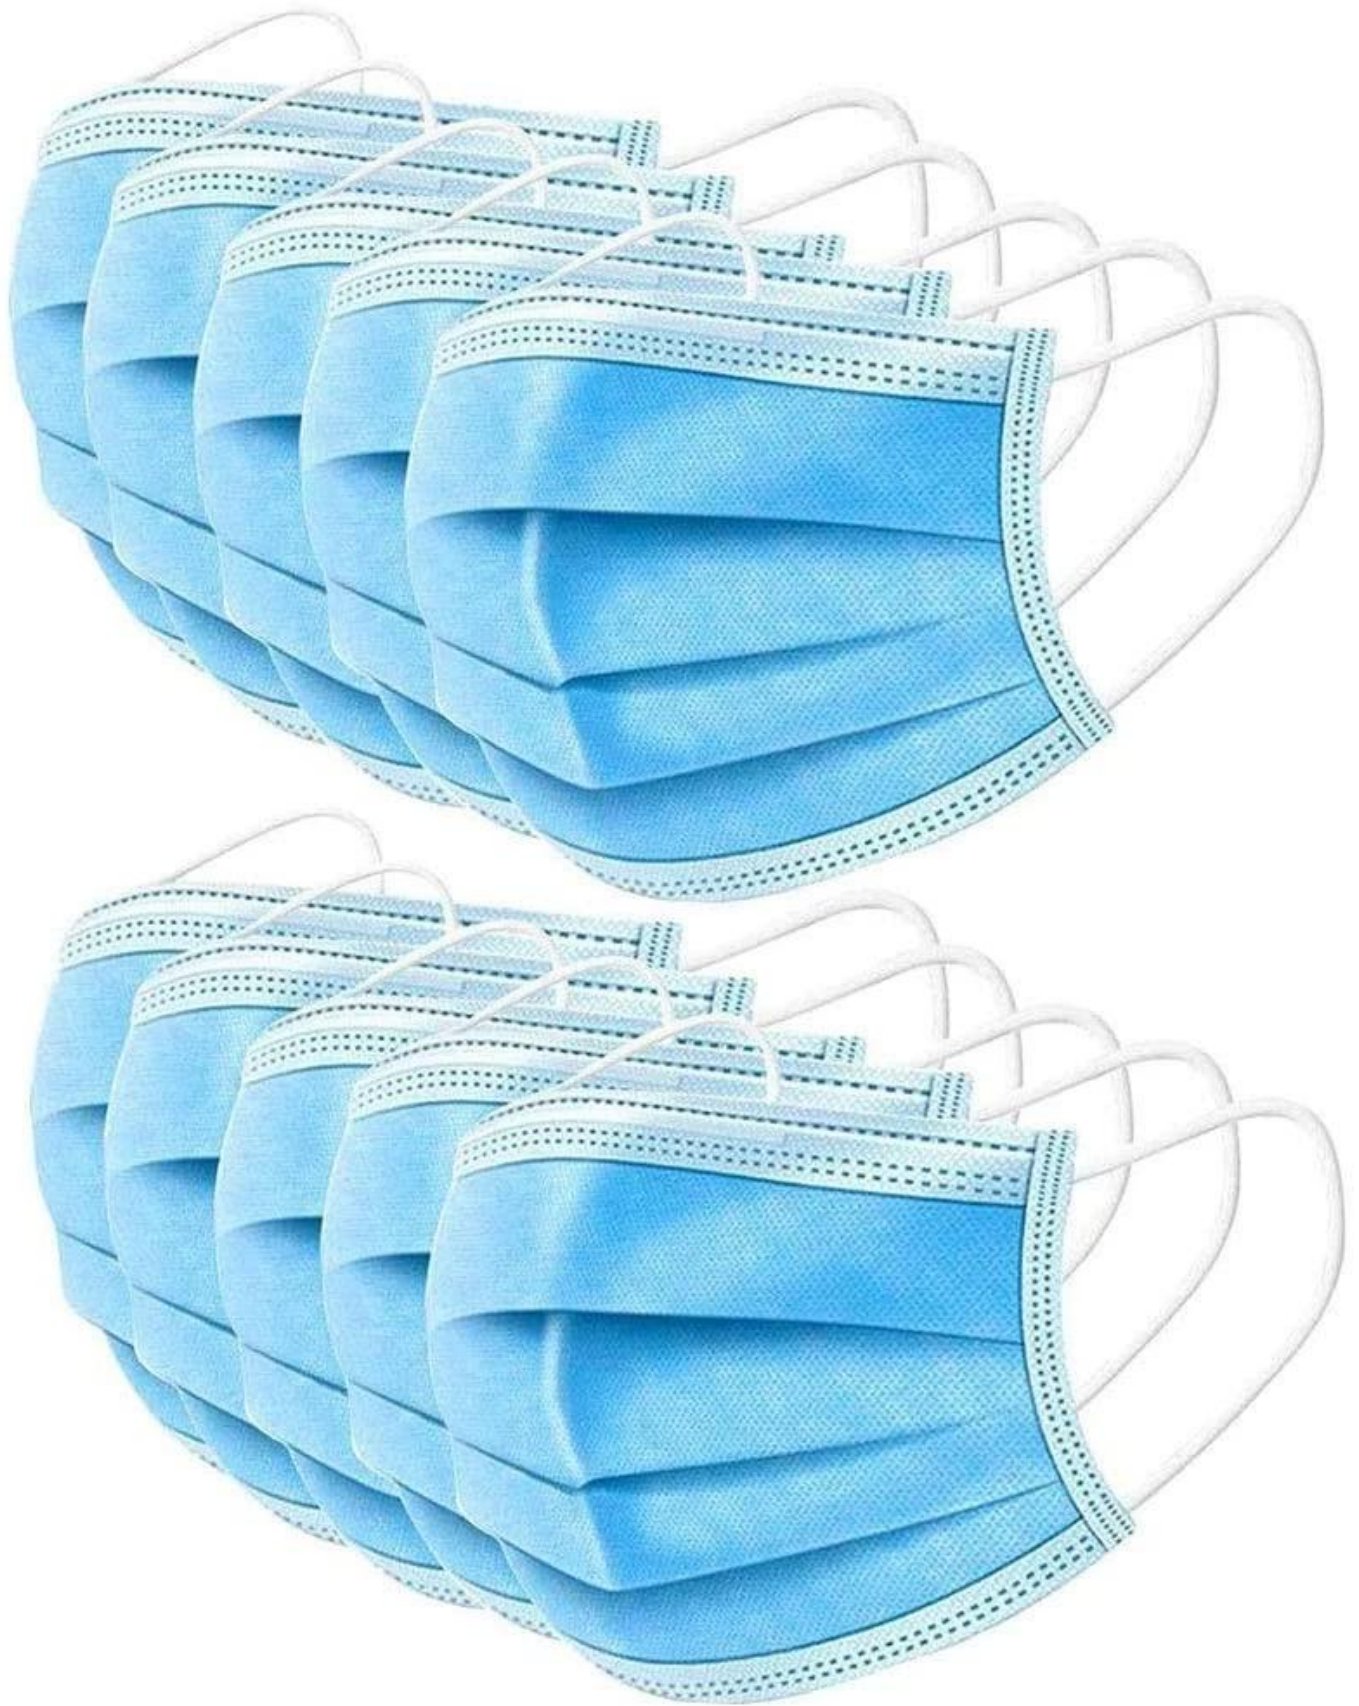

FDA CE 注册-3Ply

Soft Fabric

Non-woven fabric, moisture-proof, breathable, non-toxic, non irritating, soft and comfortable

Ear Band Design

Easy to use and easy to carry

3-layer of Defense

PP non-woven fabric

Polypropylene melt-blown non-woven fabric