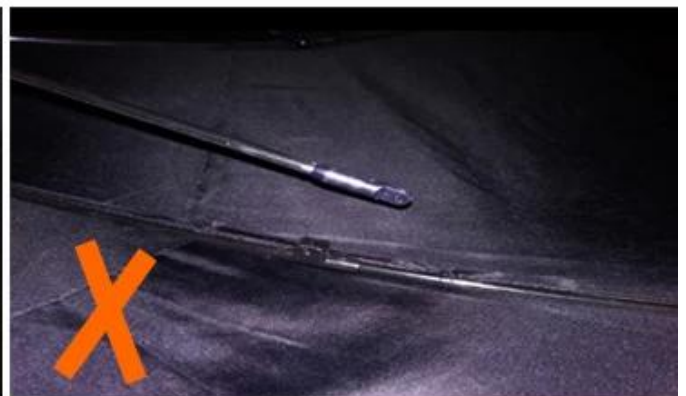

24 Dec 2018 02:24

4\*\*\*  
ES

★★★★☆

Color: Black Ships From: China Logistics: TNT

One the metals/ribs broke after one day of use, with just light rain  
no wind. Very disappointing!

24 Dec 2018 02:24

ours

others