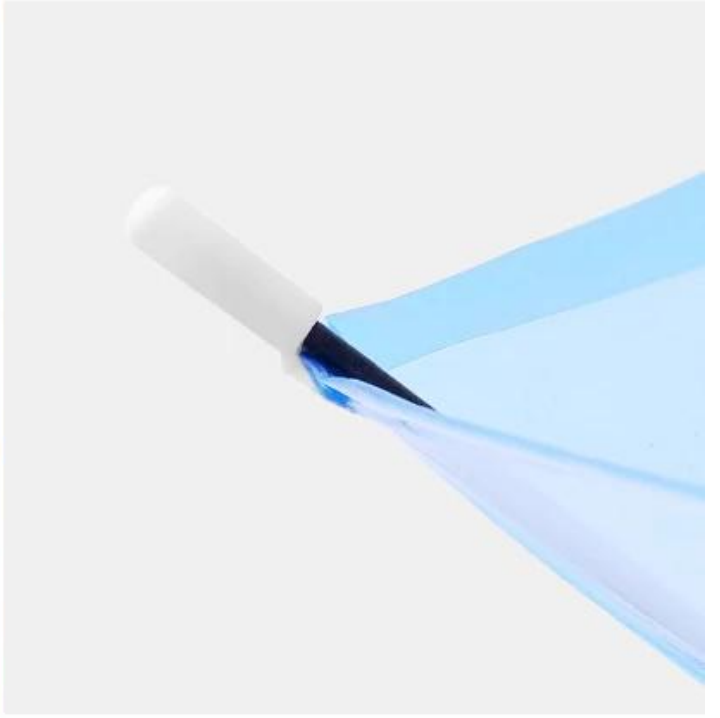

Brand Name	Lotus
Color	Multi-colors
Handle	Plastic Handle
Style	Straight Umbrella
Printing	Customer's Logo
Size	100cm
Shaft	Black Plated Shaft
Fabric	POE Fabric
MOQ	2pcs

100CM

7CM

83CM