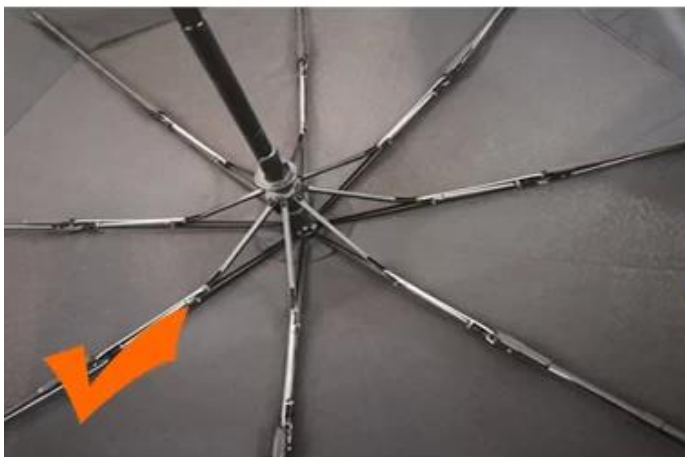

WHY CHOOSE US?

S***
FR

★★★★★

Ships From: China Logistics: TNT

I really like this umbrella. It is sturdy, it can be opened or closed with just a press. And more importantly, almost instant dry by just shaking.

24 Dec 2018 02:24

K***
ES

★★★★★

Color: Black Ships From: China Logistics: TNT

One the metals/ribs broke after one day of use, with just light rain no wind. Very disappointing!

24 Dec 2018 02:24

ours

others

□□□□

□□□□□□□□□□□□

Shaoxing Lotus Umbrella Co., Ltd. Amberla 19