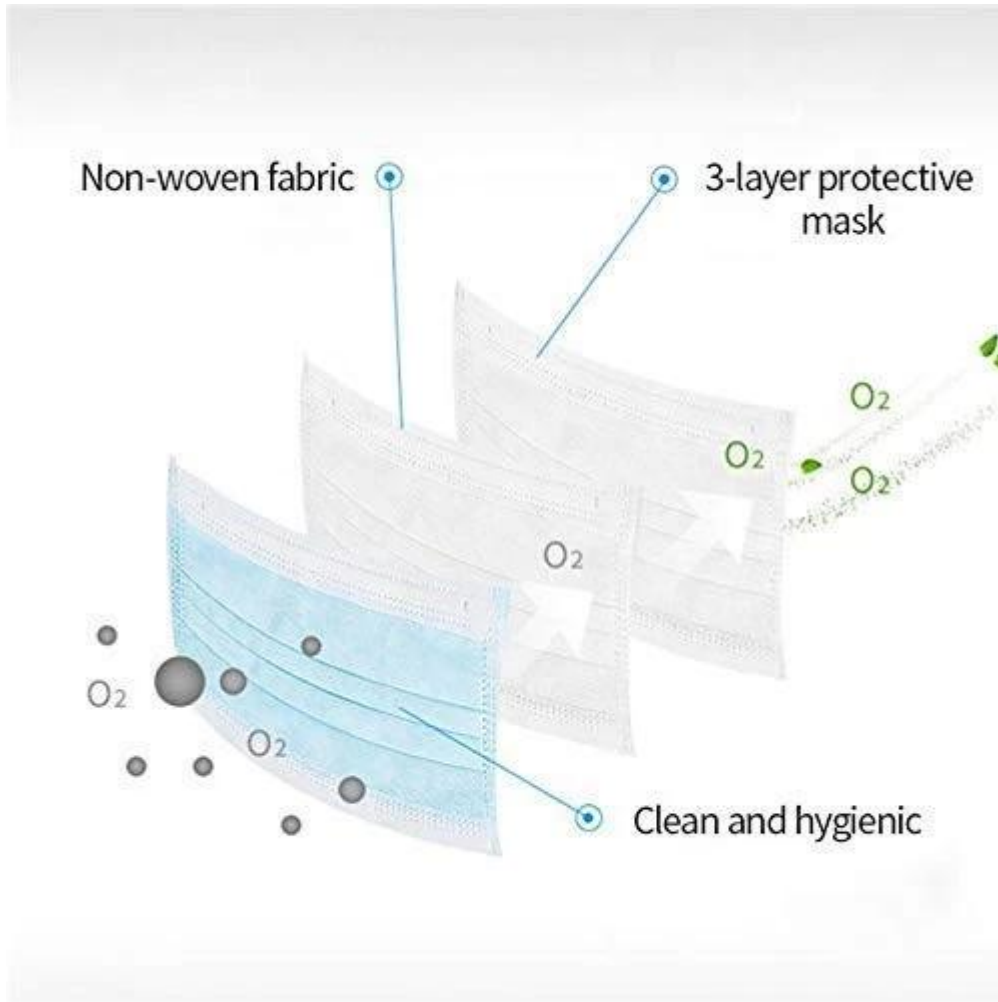

FDA CE 注册-3Ply

Soft Fabric

Non-woven fabric, moisture-proof, breathable, non-toxic, non irritating, soft and comfortable

Ear Band Design

Easy to use and easy to carry

3-layer of Defense

- PP non-woven fabric
- Polypropylene melt-blown non-woven fabric
- PP non-woven fabric

05

shipment

PRODUCTION PROCEDURES

1. EDGE STITCH

2. CUT FABRIC

3. SEWING

4. TIP ASSEMBLY

5. SEW UP