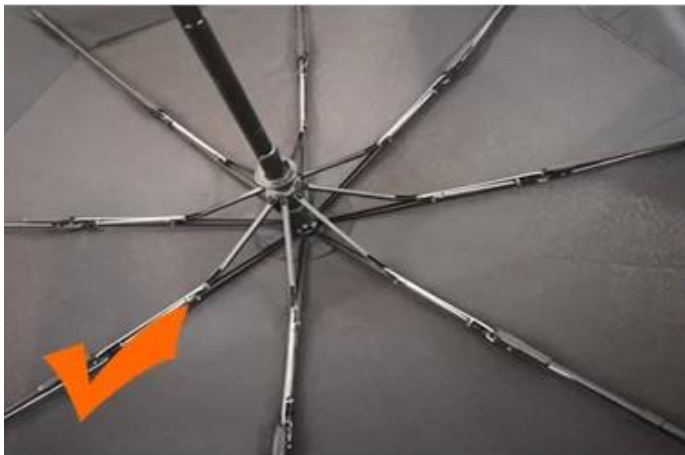

24 Dec 2018 02:24

K\*\*\*  
ES

★☆☆☆☆

Color: Black Ships From: China Logistics: TNT

One the metals/ribs broke after one day of use, with just light rain  
no wind. Very disappointing!

24 Dec 2018 02:24

ours

others