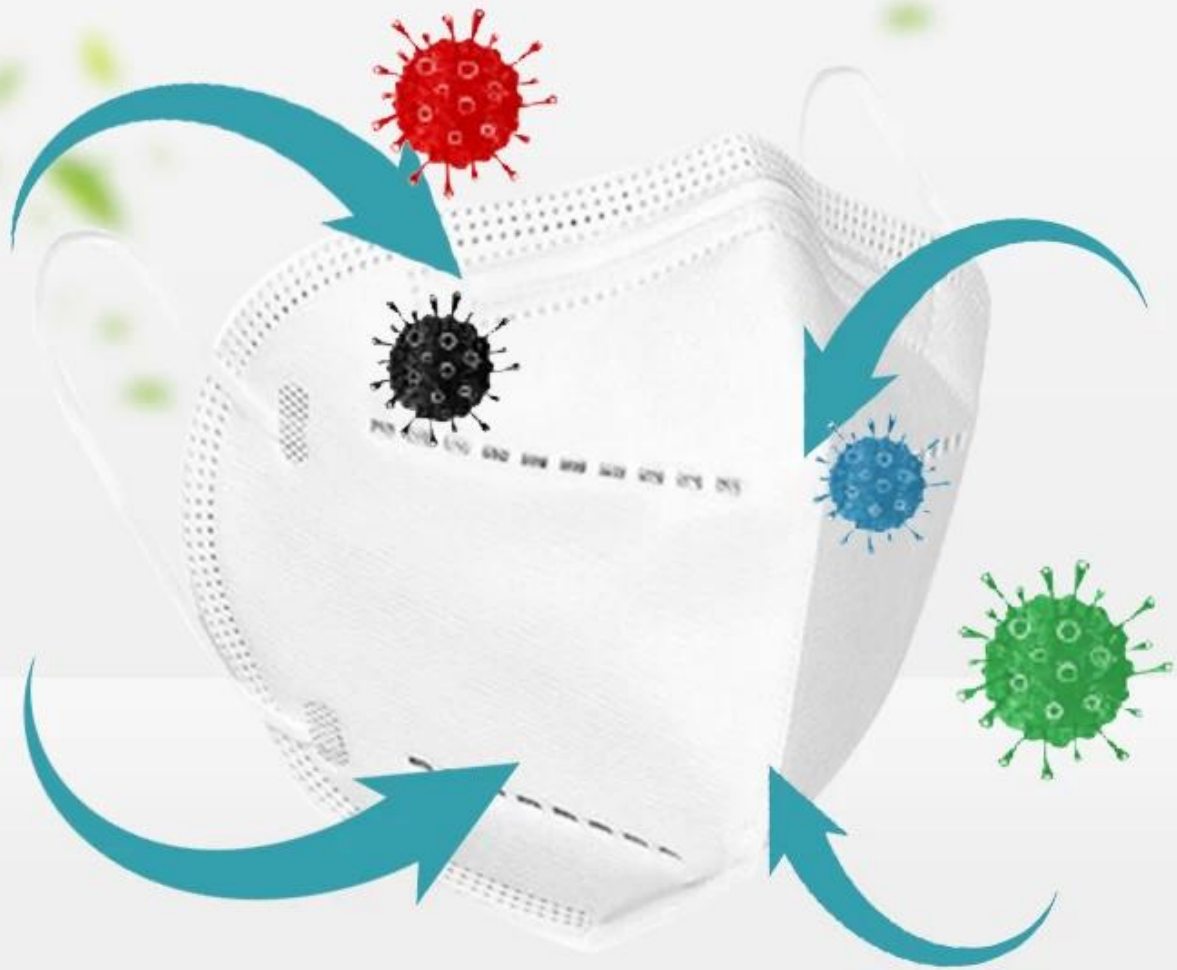

Diposable New Arrival 50 pcs / bag kn95

GOOD QUALITY KN95 MASK

GOOD QUALITY KN95 MASK

High efficiency filtration

Remove bacteria

Effectively prevent exhaled exhaust gas

Granular layer of activated carbon

Effective control of germs

Waterproof non-woven fabric layer

THIS OUTSIDE-PROTECTOR IS WHAT YOU NEED

Office

Going out

On the plane

To prevent
the virus

Bus

Metro

I really like this umbrella. It is sturdy, it can be opened or closed with just a press.
And more importantly, almost instant dry by just shaking.

24 Dec 2018 02:24

K***
ES

★☆☆☆☆

Color: Black Ships From: China Logistics: TNT

1. EDGE STITCH

2. CUT FABRIC

3. SEWING

4. TIP ASSEMBLY

5. SEW UP

6. QUALITY CHECK

BUSINESS PROCESS

LOTUS UMBRELLA GROW UP WITH YOU