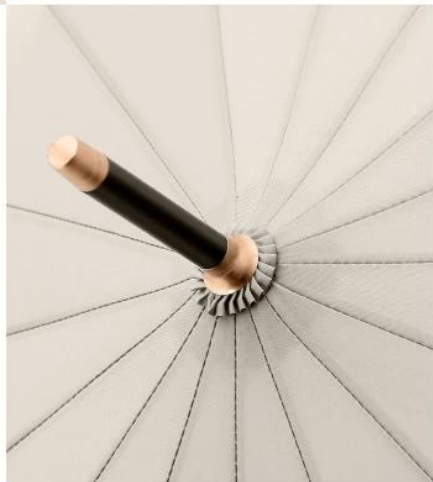

item	value
Packing Size	88*30*30cm
Weight	370 g/pc
Control	Semi-automatic
Open Diameter	106cm
Brand Name	Lotus
Function	Rain Sun Proof
Color	Optional
Logo	Customizable Logo Printing
Ribs	Fiberlass Ribs
Payment Terms	L/C, T/T,Western Union
Trade Terms	EXW, FOB(Ningbo, shanghai)

Comfortable and convenient

One hand operation

Fiberglass  
umbrella bones,  
strong and light

Integrative tips,  
make the fabric  
stronger

Color belt,  
metal buttons

Metal umbrella  
roof, beautiful  
and generous

# Size