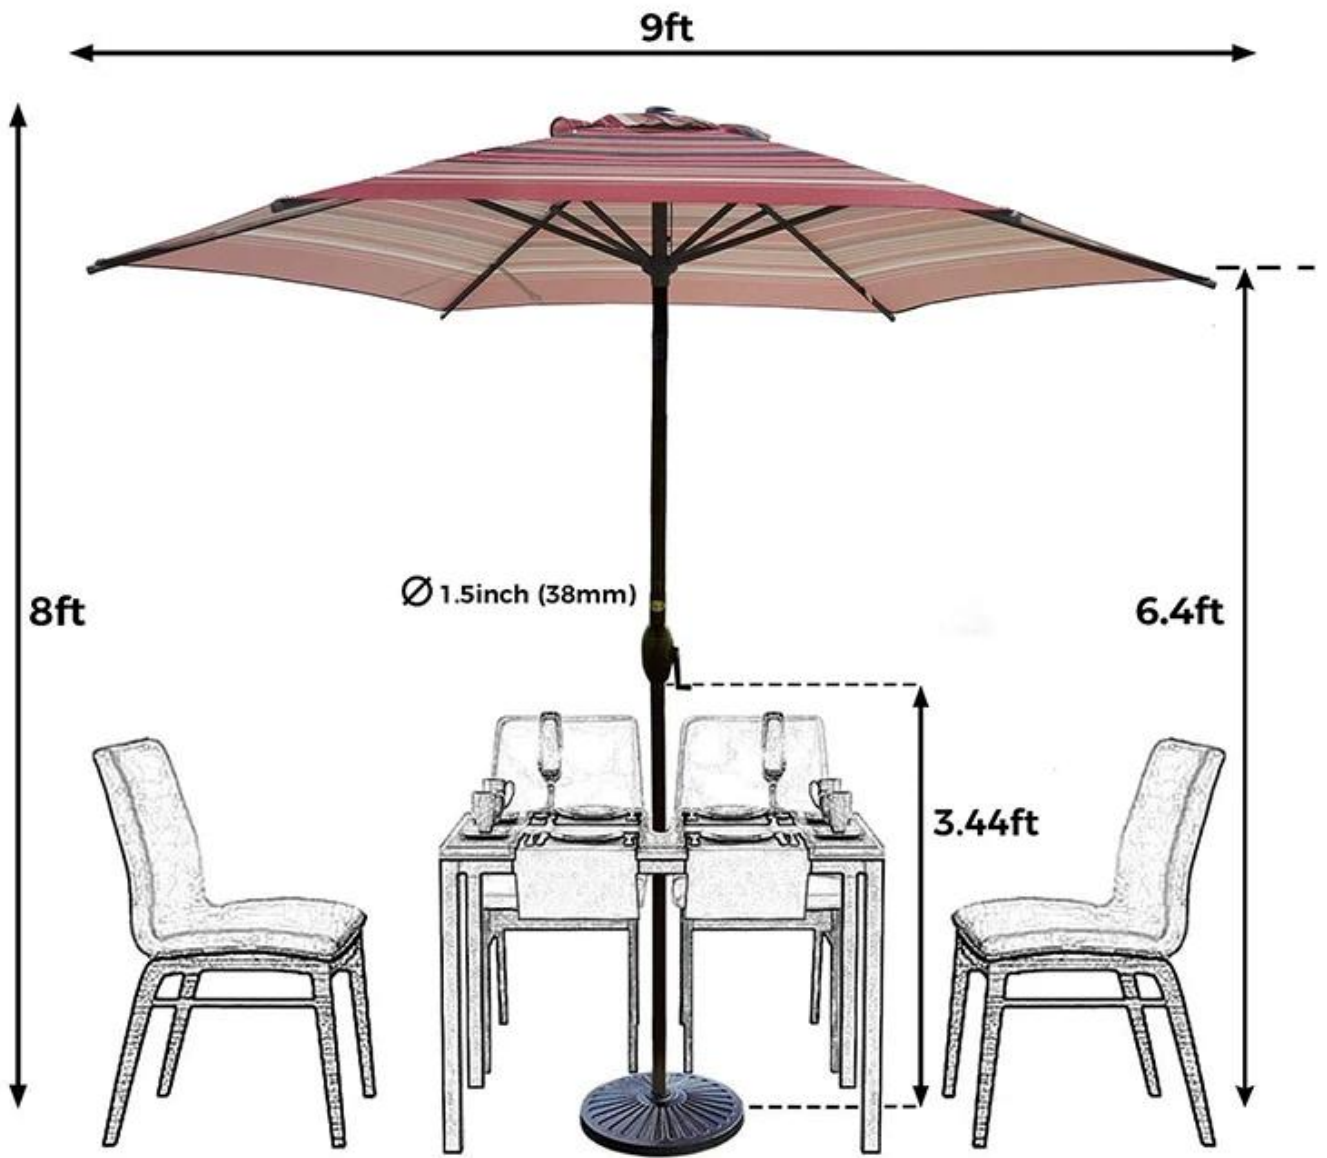

Parts	Des.
Product Name	Patio Umbrella
Size	2.7M
Fabric	160g Polyester
Frame	metal
Pole	metal
Ribs	8 ribs
Color/Print	Customized
Packing Size	145*14*14cm
Weight	6kg
Sample time	3-7 days
lead time	10-35 days after confirming the order
Payment Terms	L/C, T/T, Western Union
Trade Terms	EXW, FOB(Ningbo, shanghai)

**UV Protection
Polyester Fabric**

Effective protection against ultraviolet rays.

**Push Button
Tilt**

Freely adjust the angle with a locking tilt joint for the charge of sun.

**Sturdy 6 Ribs and
Powder Coated Pole**

Screw-In Pole Design
Rounded Threads umbrella pole, easy to set up.

Reinforced End Screw Design
Secure the 6 ribs and keep the surface of the umbrella canopy more sturdy.

Rust-free Powder Coated

Rust-free Powder Coated Pole and 6 sturdy ribs provides stronger support.

Notice: Not include the base, suit for square or rectangle table with 4 to 6 chairs.

WHY CHOOSE OUR PRODUCT

Extraordinary quality and service

OURS

Vs OTHERS

Integrated design
secures the canopy

Works as new
after years