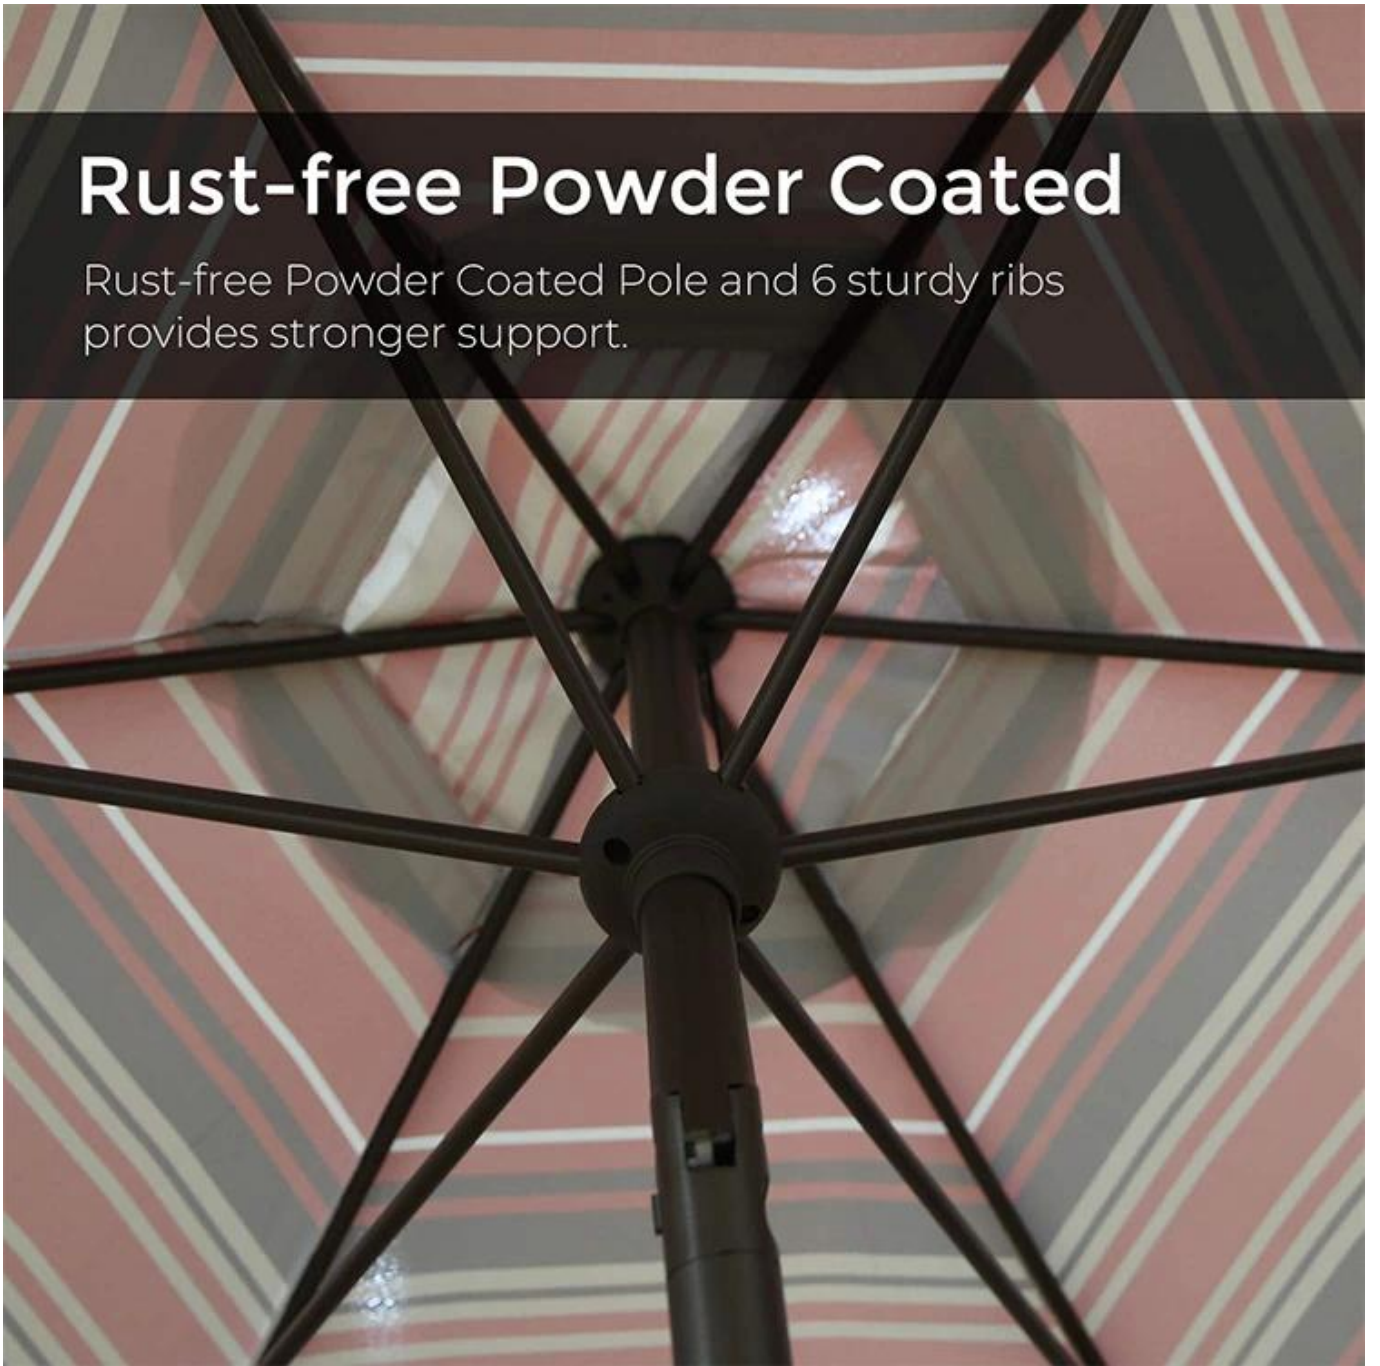

**UV Protection
Polyester Fabric**

Effective protection against ultraviolet rays.

**Push Button
Tilt**

Freely adjust the angle with a locking tilt joint for the charge of sun.

**Sturdy 6 Ribs and
Powder Coated Pole**

Stable and durable frame is more windproof, rust-Resistant powder coated pole prevents wear over time.

**Built-in Crank
System**

Pully-assisted crank opens and closes the umbrella easily.

Butterfly Buckle
Easier to use and more durable.

Screw-In Pole Design
Rounded Threads umbrella pole, easy to set up.

Reinforced End Screw Design
Secure the 6 ribs and keep the surface of the umbrella canopy more sturdy.

Rust-free Powder Coated

Rust-free Powder Coated Pole and 6 sturdy ribs provides stronger support.