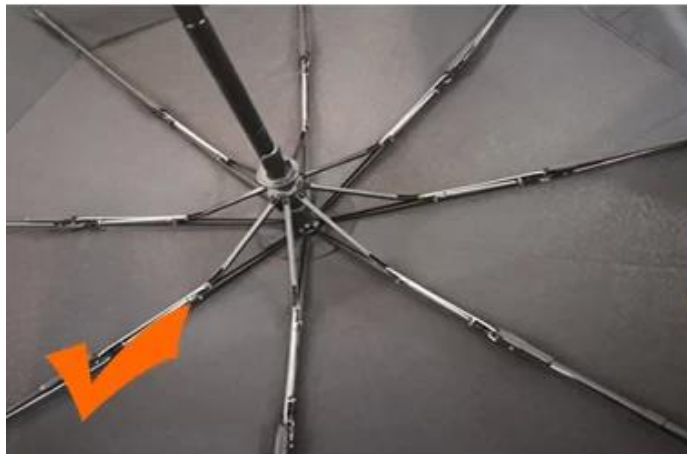

K***
ES

☆☆☆☆
Color: Black Ships From: China Logistics: TNT
One the metals/ribs broke after one day of use, with just light rain no wind. Very disappointing!
24 Dec 2018 02:24

ours

others

OEM PROCESS

01

artwork from
customer