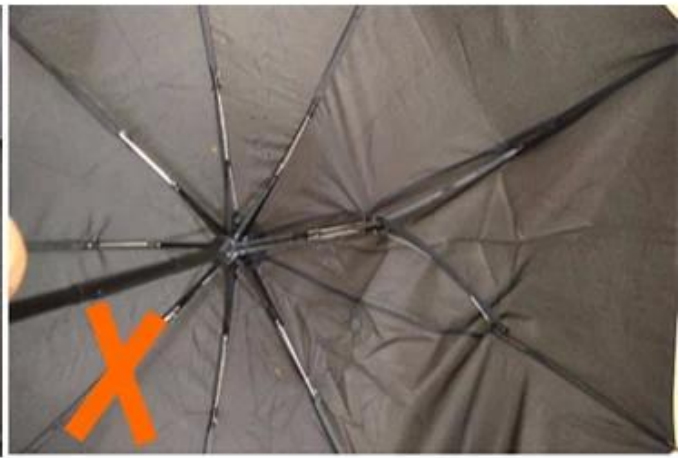

24 Dec 2018 02:24

K\*\*\*  
ES

★☆☆☆☆

Color: Black Ships From: China Logistics: TNT

One the metals/ribs broke after one day of use, with just light rain no wind. Very disappointing!

24 Dec 2018 02:24

ours

others