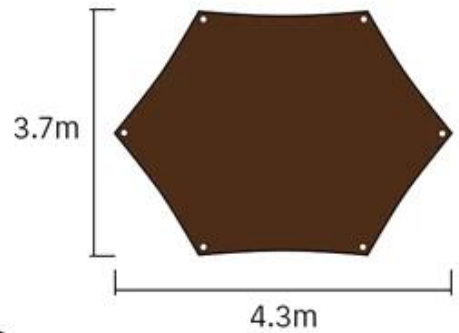

Product name	Awning
Usage	Outdoor Camping Hiking Travelling
Color	Customized
Pole	Fiberglass
Feature	Portable
Keyword	Outdoor Camping Shelter
Material	Polyester
Packing Size	62*48*38cm/6pcs
Packing Weight	17kg/6pcs
Design	OEM Welcomed
Payment Terms	L/C, T/T, Western Union
Trade Terms	EXW, FOB(Ningbo, Shanghai)

  
**42\*18\*17CM**

  
**2.55KG**

PU3000 Waterproof and Good Opacity

RIPSTOP 150D Oxford Cloth