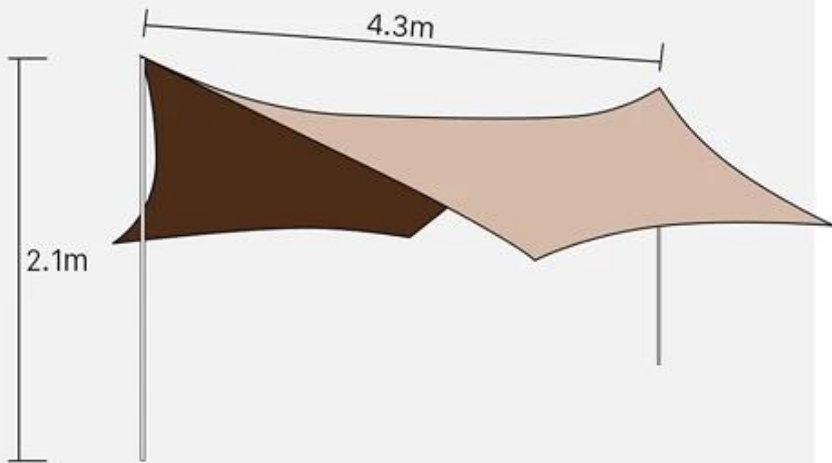

Product name	Awning
Usage	Outdoor Camping Hiking Travelling
Color	Customized
Pole	Fiberglass
Feature	Portable
Keyword	Outdoor Camping Shelter
Material	Polyester
Packing Size	62*48*38cm/6pcs
Packing Weight	17kg/6pcs
Design	OEM Welcomed
Payment Terms	L/C, T/T, Western Union
Trade Terms	EXW, FOB(Ningbo, Shanghai)

  
**42\*18\*17CM**

  
**2.55KG**

PU3000 Waterproof and Good Opacity

RIPSTOP 150D Oxford Cloth