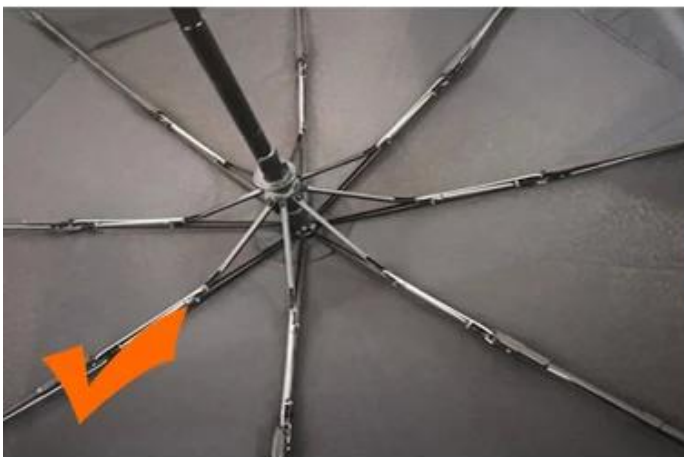

1***
ES

★★★★★
Color: Black Ships From: China Logistics: TNT
One the metals/ribs broke after one day of use, with just light rain no wind. Very disappointing!
24 Dec 2018 02:24

ours

others

Lotus Umbrella

Shaoxing Lotus Umbrella Co., Ltd Amberla 19