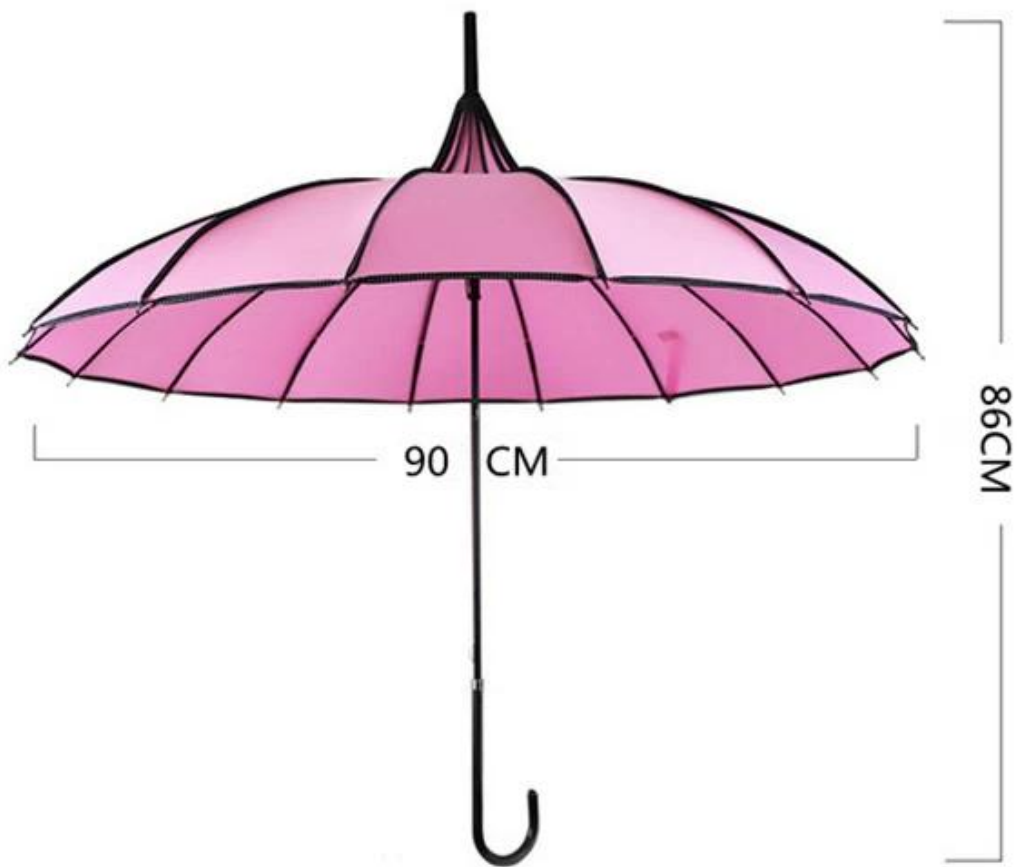

# Product Size

90\*11\*11cm

Weight: 0.5kg

Weight: 17kg