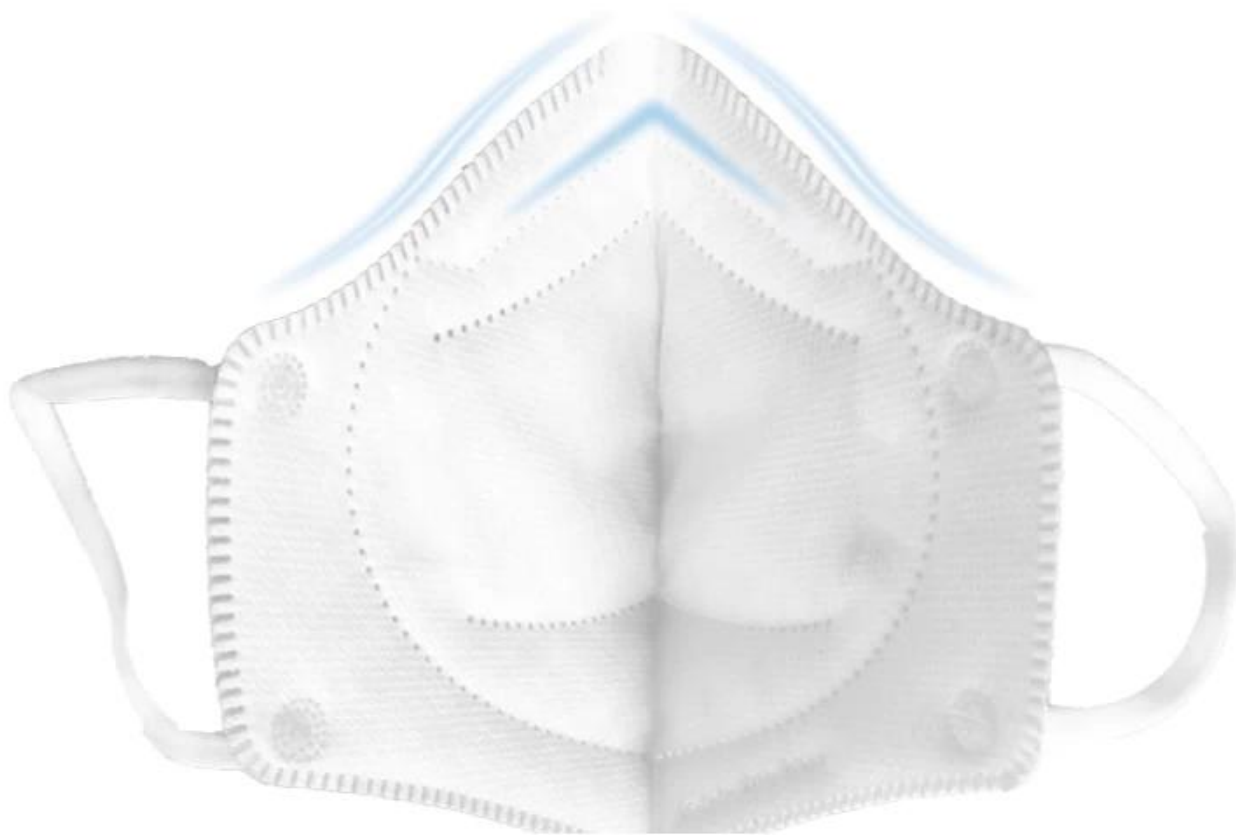

anti masque blanc jetable non tissé kn95 anti virus avec CE

SEAMLESS FIT FOR SECURITY

**ADJUSTABLE
BRIDGE OF NOSE**

—
Fit a variety

**3D SOLID
ARC DESIGN**

—
Smooth breathing

4Floor

Filter protection