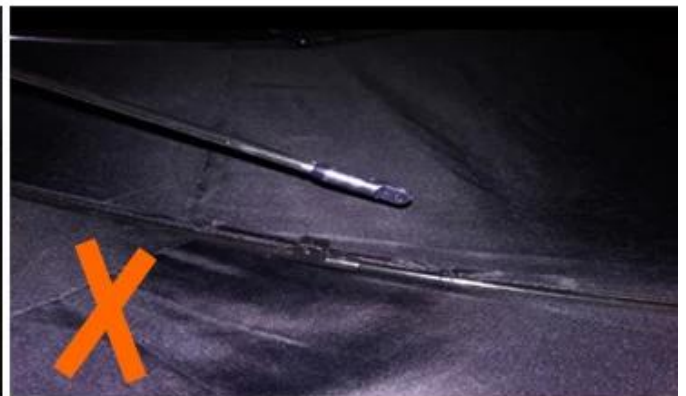

24 Dec 2018 02:24

K***
ES

★☆☆☆☆

Color: Black Ships From: China Logistics: TNT

One the metals/ribs broke after one day of use, with just light rain
no wind. Very disappointing!

24 Dec 2018 02:24

ours

others