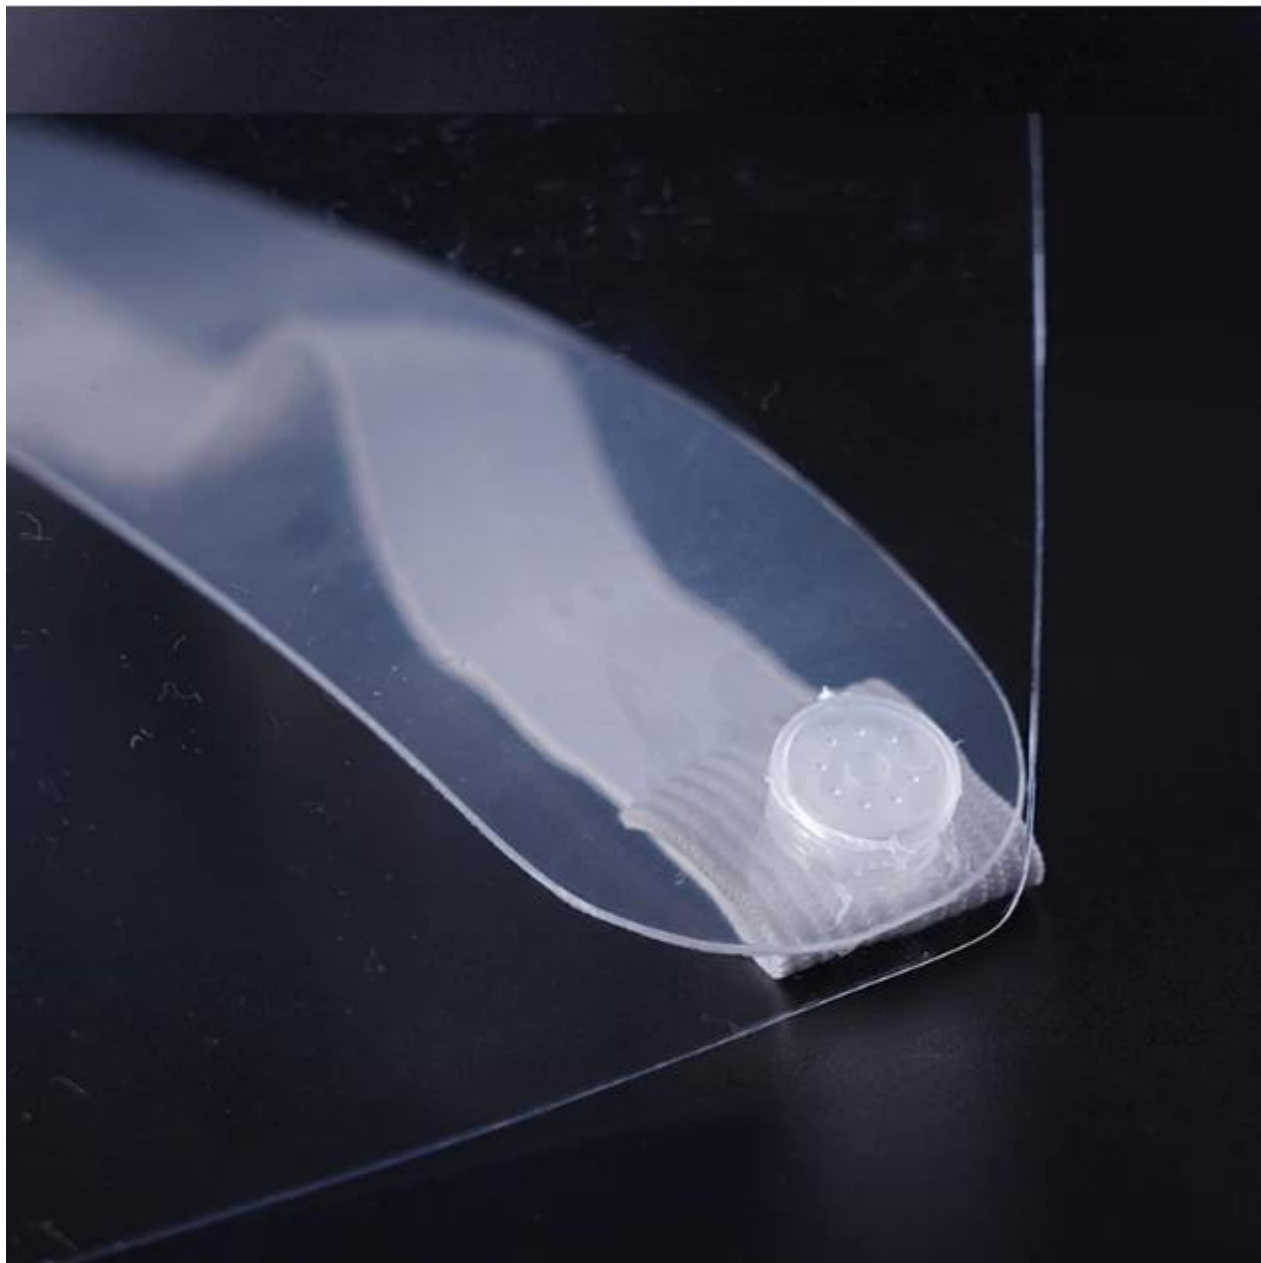

remise

Seller Discount
On all products

Time left until promotion ends: 7d 0h 0m

[Shop Now](#) ▶

10%off

All details, please check it as coupon.

Photos détaillées

Masque facial transparent pour animaux de compagnie