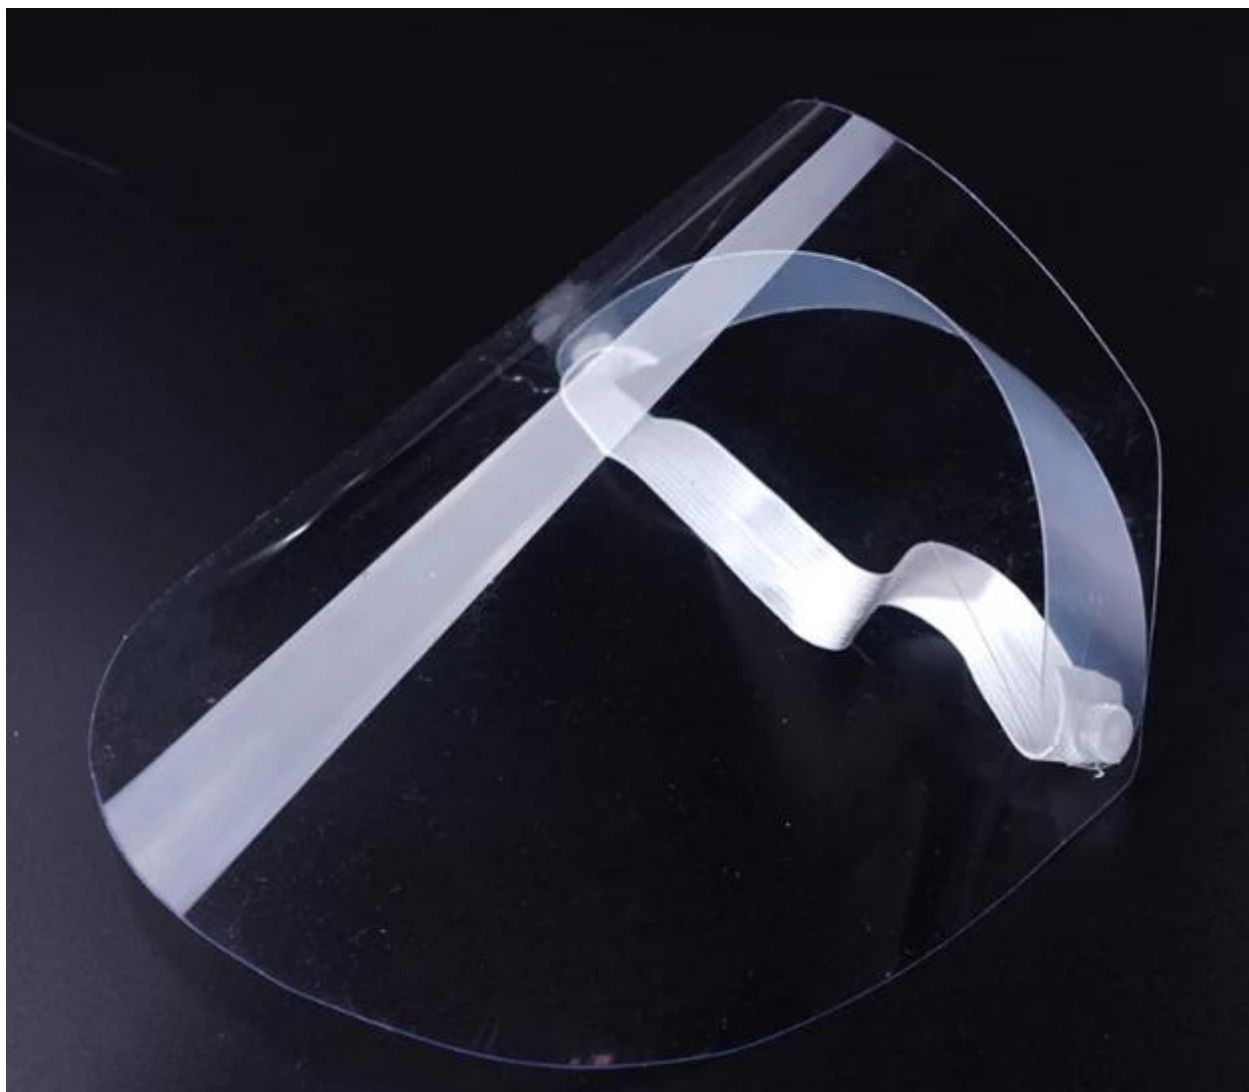

remise

Seller Discount
On all products

Time left until promotion ends: 7d 0h 0m

[Shop Now](#) ▶

10%off

All details, please check it as coupon.

Photos détaillées

Masque facial transparent pour animaux de compagnie