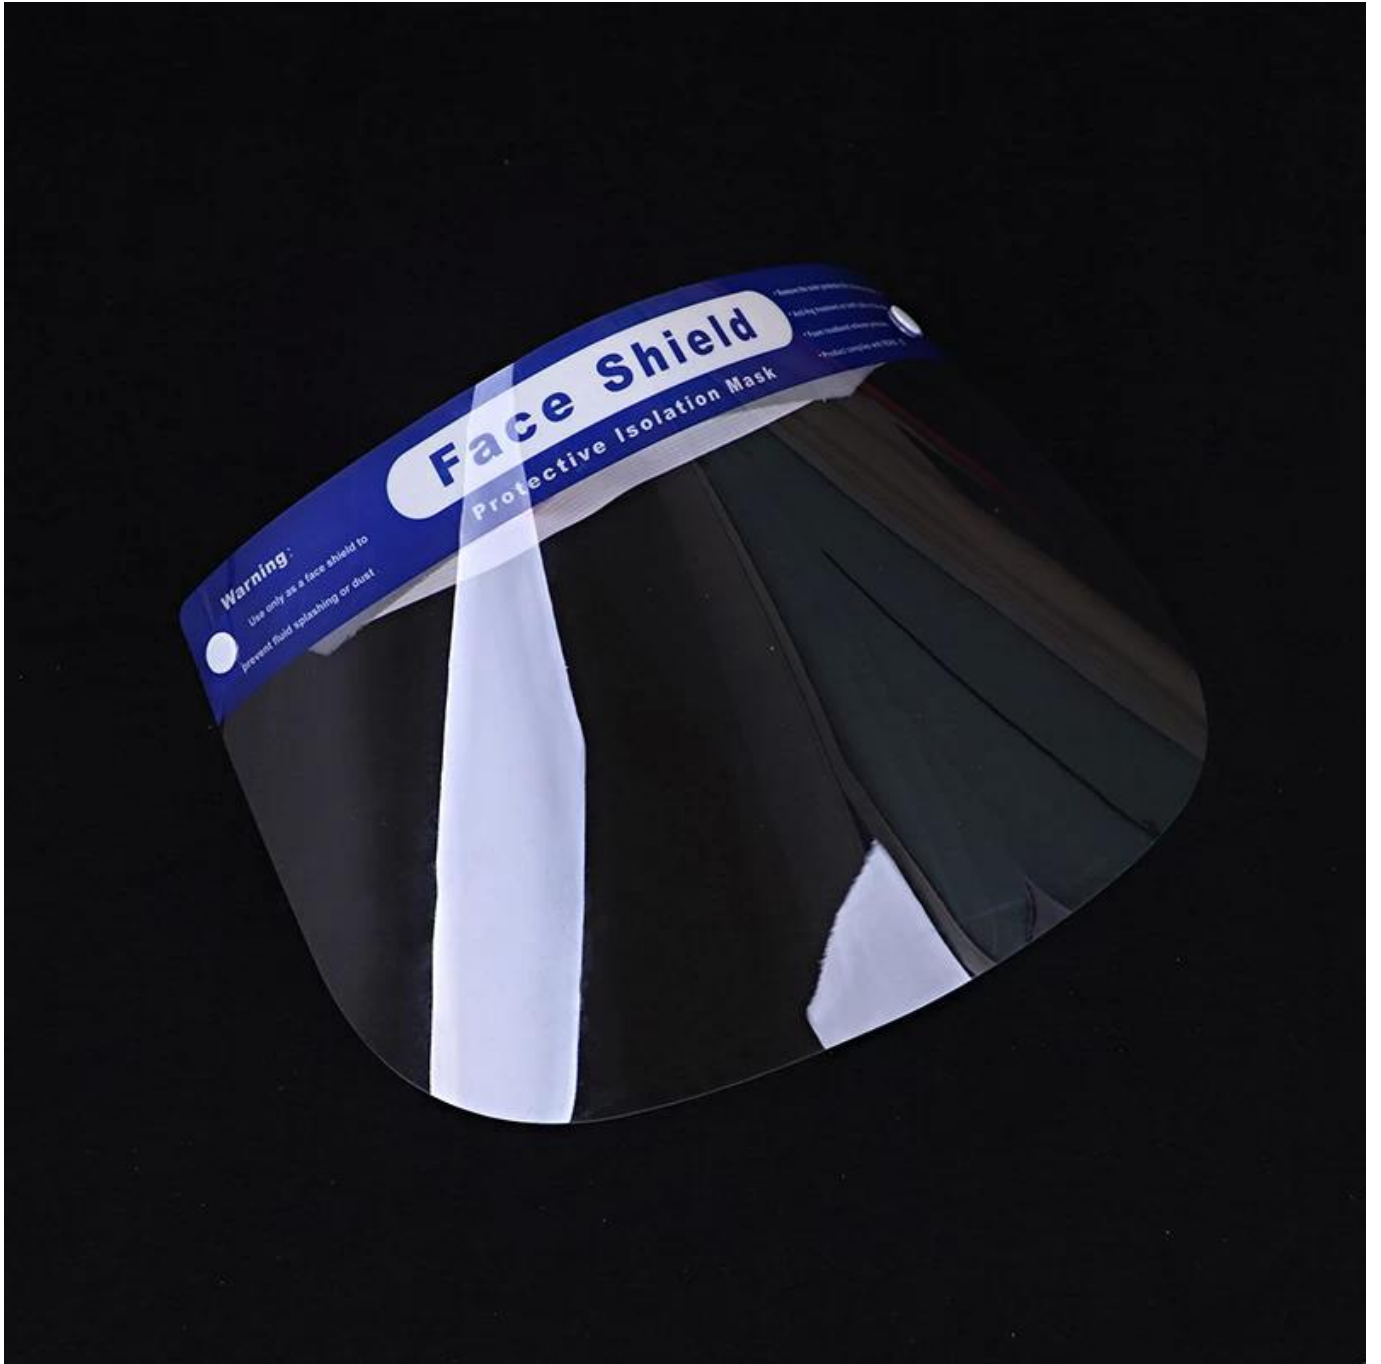

remise

**Seller Discount**  
On all products

Time left until promotion ends: 7d 0h 0m

[Shop Now](#) ▶

10%off

All details, please check it as coupon.

Photos détaillées

Masque facial transparent de production

**Warning:**

Use only as a face shield to prevent fluid splashing or dust

**Face Shield**

Protective Isolation Mask