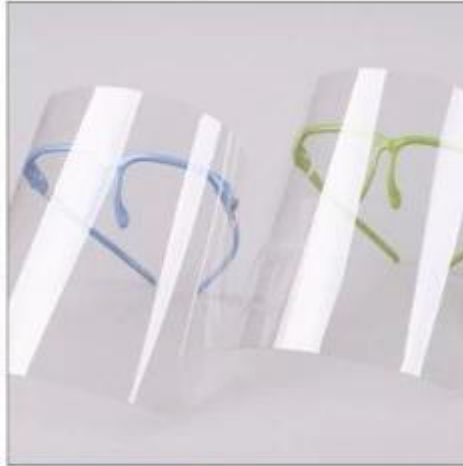

remise

Seller Discount
On all products

Time left until promotion ends: 7d 0h 0m

[Shop Now](#) ▶

10%off

All details, please check it as coupon.

Photos détaillées

Masque facial transparent pour PC de production